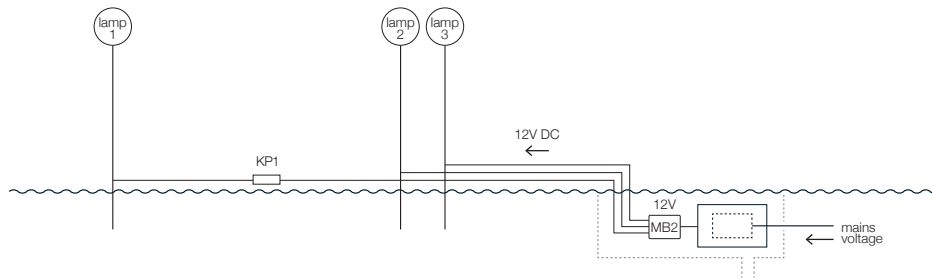

3	Connection type	For models	Power supply	Access. applied
	GEL BOX system (without well)	More (MR70/MR100/MR130)	code ED6	1x code ED6 1x code MB1 1x code MB2 1x code MSMP 3x code MPT*

Installation suggestions for Outdoor / GEL BOX system and QUICK CONNECTORS system