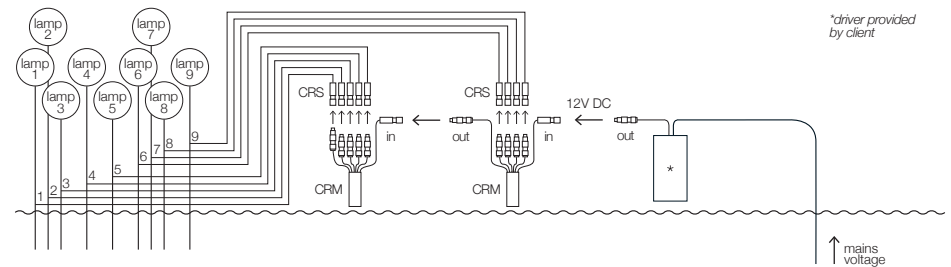

6	Connection type	For models	Power supply	Access. applied
	QUICK CONNECTORS system	Syphasera/Syphastera/Syphaduepassi/More		2x code CRM 9x code CRS