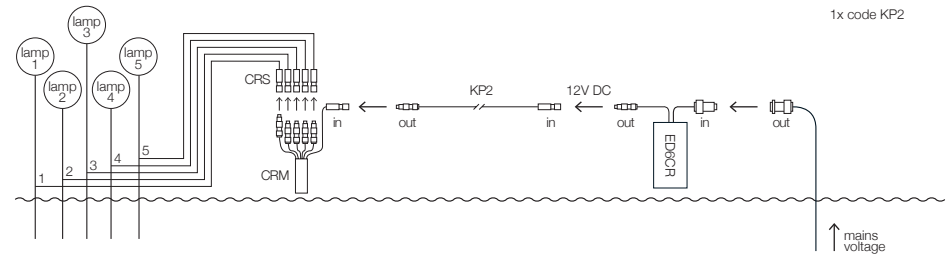

5	Connection type	For models	Power supply	Access. applied
	QUICK CONNECTORS system	Syphasera/Syphastera/Syphaduepassi/More	code ED6CR	1x code ED6CR 1x code CRM 5x code CRS 1x code KP2