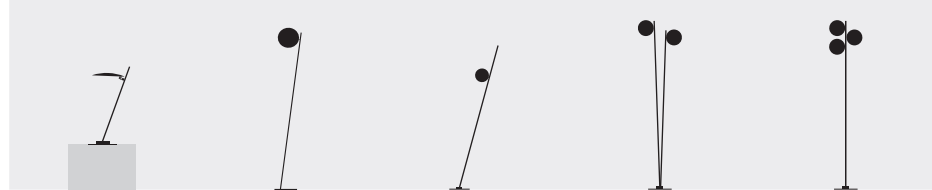

Lederam T1   Lederam F0   Lederam F1   Lederam F2   Lederam F3

Lederam Manta S1 / pendant lamp / 110V (available with 14W LED module) or 240V

LS13 / shade black/gold / black rod / gold disc / 1x17W LED module	$	1,729.00
LS14 / shade black/copper / black rod / copper disc / 1x17W LED module	$	1,729.00
LS15 / shade white/white / gold rod / white disc / 1x17W LED module	$	1,539.00
LS16 / shade white/gold / satin rod / white disc / 1x17W LED module	$	1,729.00
LS18 / shade white/white / satin rod / white disc / 1x17W LED module	$	1,539.00
LS110 / shade white/white / white rod / white disc / 1x17W LED module	$	1,539.00

Lederam Manta S2 / pendant lamp / 110V (available with 14W LED module) or 240V

LS23 / shade black/gold / black rods / gold discs / 2x17W LED module	$	4,095.00
LS24 / shade black/copper / black rods / copper discs / 2x17W LED module	$	4,095.00
LS25 / shade white/white / gold rods / white discs / 2x17W LED module	$	3,810.00
LS26 / shade white/gold / satin rods / white discs / 2x17W LED module	$	4,095.00
LS28 / shade white/white / satin rods / white discs / 2x17W LED module	$	3,810.00

Lederam C150 / ceiling lamp / 110V (available with 14W LED module) or 240V

LC1503 / shade Ø 50 cm black/gold / black rod / gold disc / 1x17W LED module	$	1,207.00
LC1504 / shade Ø 50 cm black/copper / black rod / copper disc / 1x17W LED module	$	1,207.00
LC1505 / shade Ø 50 cm white/white / gold rod / white disc / 1x17W LED module	$	1,017.00
LC1506 / shade Ø 50 cm white/gold / satin rod / white disc / 1x17W LED module	$	1,207.00
LC1508 / shade Ø 50 cm white/white / satin rod / white disc / 1x17W LED module	$	1,017.00
LC15010 / shade Ø 50 cm white/white / white rod / white disc / 1x17W LED module	$	1,017.00

Lederam C180 / ceiling lamp / 110V (available with 1x30W COB LED) or 240V

LC1803 / shade Ø 80 cm black/gold / black rod / gold disc / 1x25W LED module	$	1,739.00
LC1804 / shade Ø 80 cm black/copper / black rod / copper disc / 1x25W LED module	$	1,739.00
LC1805 / shade Ø 80 cm white/white / gold rod / white disc / 1x25W LED module	$	1,454.00
LC1806 / shade Ø 80 cm white/gold / satin rod / white disc / 1x25W LED module	$	1,739.00
LC1808 / shade Ø 80 cm white/white / satin rod / white disc / 1x25W LED module	$	1,454.00
LC18010 / shade Ø 80 cm white/white / white rod / white disc / 1x25W LED module	$	1,454.00

Lederam Manta CWS1 / ceiling or wall lamp / 110V (available with 14W LED module) or 240V

LCWS13 / shade black/gold / black rod / gold disc / 1x17W LED module	$	1,615.00
LCWS14 / shade black/copper / black rod / copper disc / 1x17W LED module	$	1,615.00
LCWS15 / shade white/white / gold rod / white disc / 1x17W LED module	$	1,425.00
LCWS16 / shade white/gold / satin rod / white disc / 1x17W LED module	$	1,615.00
LCWS18 / shade white/white / satin rod / white disc / 1x17W LED module	$	1,425.00
LCWS110 / shade white/white / white rod / white disc / 1x17W LED module	$	1,425.00

Lederam C2 / ceiling lamp / 110V (available with 14W LED module) or 240V