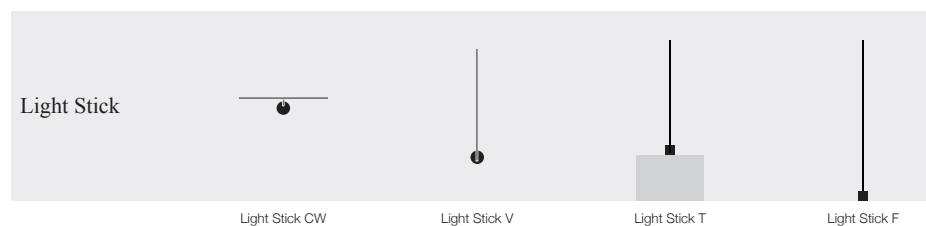

Light Stick CW 4 / 6 / 8 / wall or ceiling lamp / 110V (not dimmable) or 240V

LSP4 / nickel rod and base / 4x1W LED / IGBT/Triac dimmable	$	1,321.00
LSP4G / satin gold rod and base / 4x1W LED / IGBT/Triac dimmable	$	1,511.00
LSP6 / nickel rod and base / 6x1W LED / IGBT/Triac dimmable	$	1,634.00
LSP6G / satin gold rod and base / 6x1W LED / IGBT/Triac dimmable	$	1,862.00
LSP8 / nickel rod and base / 8x1W LED / IGBT/Triac dimmable*	$	1,948.00
LSP8G / satin gold rod and base / 8x1W LED / IGBT/Triac dimmable*	$	2,214.00

*110V version available on request

Light Stick V / wall lamp / 110V (not dimmable) or 240V

LSPV6 / nickel vertical rod and base / 6x1W LED / IGBT/Triac dimmable	$	1,634.00
LSPV6G / satin gold vertical rod and base / 6x1W LED / IGBT/Triac dimmable	$	1,862.00

Light Stick T / table lamp / 110-240V

LS6 / nickel rod / 6x1W LED / dimmer included	$	1,644.00
LS6G / satin gold rod / 6x1W LED / dimmer included	$	1,872.00

Light Stick F / standing lamp / 110-240V

LSF10B / black rod / 10x1W LED / dimmer included	$	2,128.00
LSF10 / nickel rod / 10x1W LED / dimmer included	$	2,594.00
LSF10G / satin gold rod / 10x1W LED / dimmer included	$	2,936.00