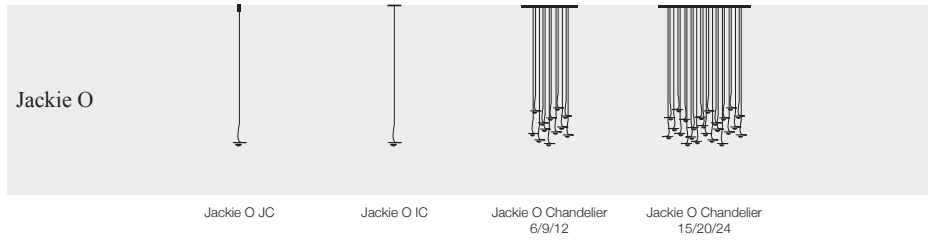

Jackie O JC / pendant lamp / nickel jack connection

JOJCLVO / 120 cm / nickel / 1x1W 24V LED / driver not included (see page 52)	$	4447.00

Jackie O IC / pendant/recessed lamp / nickel plate with tensioner

JOICLVO / 175 cm / nickel / nickel plate / 1x1W 24V LED / driver not included (see page 52)	$	428.00

Jackie O Chandelier 6 / 9 / 12 / 110V (DALI dimmable) or 240V

JO6QLVO / satin steel base 30x30 cm / nickel / 6x1W 24V LED with jack / IGBT/Triac dimmable	$	3,658.00
JO9QLVO / satin steel base 30x30 cm / nickel / 9x1W 24V LED with jack / IGBT/Triac dimmable	$	4,997.00
JO12QLVO / satin steel base 30x30 cm / nickel / 12x1W 24V LED with jack / IGBT/Triac dimmable	$	6,147.00

Jackie O Chandelier 15 / 20 / 24 / pendant lamp / 110V or 240V

JO15QLVO / satin steel base 60x60 cm / nickel / 15x1W 24V LED with jack / IGBT/Triac dimmable	$	7,534.00
JO15RLVO / satin steel base 150x30 cm / nickel / 15x1W 24V LED with jack / IGBT/Triac dimmable	$	7,534.00
JO20QLVO / satin steel base 60x60 cm / nickel / 20x1W 24V LED with jack / IGBT/Triac dimmable	$	9,529.00
JO20RLVO / satin steel base 150x30 cm / nickel / 20x1W 24V LED with jack / IGBT/Triac dimmable	$	9,529.00
JO24QLVO / satin steel base 60x60 cm / nickel / 24x1W 24V LED with jack / IGBT/Triac dimmable	$	11,020.00
JO24RLVO / satin steel base 150x30 cm / nickel / 24x1W 24V LED with jack / IGBT/Triac dimmable	$	11,020.00

notes