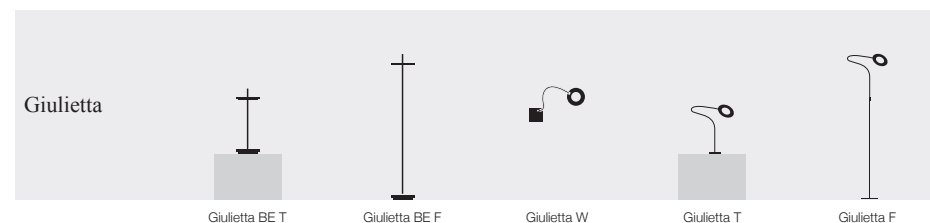

Giuletta BE T / battery table lamp / plug driver 110-240V with EU plug

GBB / black hoop / 1x2,6W LED board / touch dimming	$	1,207.00

GBBR / vintage brass hoop / 1x2,6W LED board / touch dimming	$	1,397.00

Giuletta BE F / battery standing lamp / plug driver 110-240V with EU plug

GBFB / black hoop / 1x2,6W LED board / touch dimming	$	1,492.00

GBFBR / vintage brass hoop / 1x2,6W LED board / touch dimming	$	1,682.00

Giuletta W / wall lamp / 110V or 240V

GPB / black hoop / 1x2,6W LED board / touch-less dimming	$	893.00

GPNC / nickel hoop / 1x2,6W LED board / touch-less dimming	$	922.00

Giuletta T / USB table lamp / plug driver 110-240V with EU plug

GB / black hoop / 1x2,6W LED board / touch-less dimming	$	912.00

GNC / nickel hoop / 1x2,6W LED board / touch-less dimming	$	941.00

Giuletta F / USB standing lamp / plug driver 110-240V with EU plug

GFB / black hoop / 1x2,6W LED board / touch-less dimming	$	1,739.00

GFNC / nickel hoop / 1x2,6W LED board / touch-less dimming	$	1,767.00