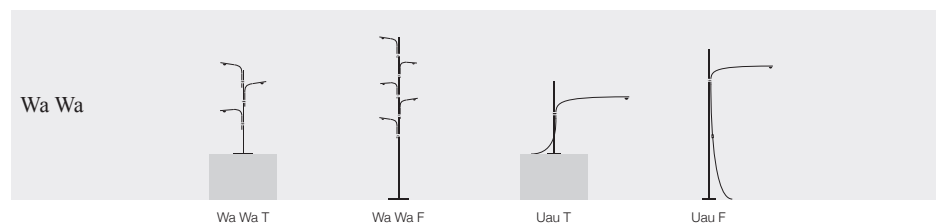

Wa Wa T / table lamp / 110-240V

WW / nickel / 3x1W LED / dimmer included	$	1,777.00

Wa Wa F / standing lamp / 110-240V

WWF / nickel / 5x1W LED / dimmer included	$	3,582.00

WWFBR / brass / 5x1W LED / dimmer included	$	3,7772.00

Uau T / table lamp / 110-240V

UAU / nickel / 1x1W LED / dimmer included	$	1,216.00

Uau F / standing lamp / 110-240V

UAUF / nickel / 1x1W LED / dimmer included	$	1,444.00