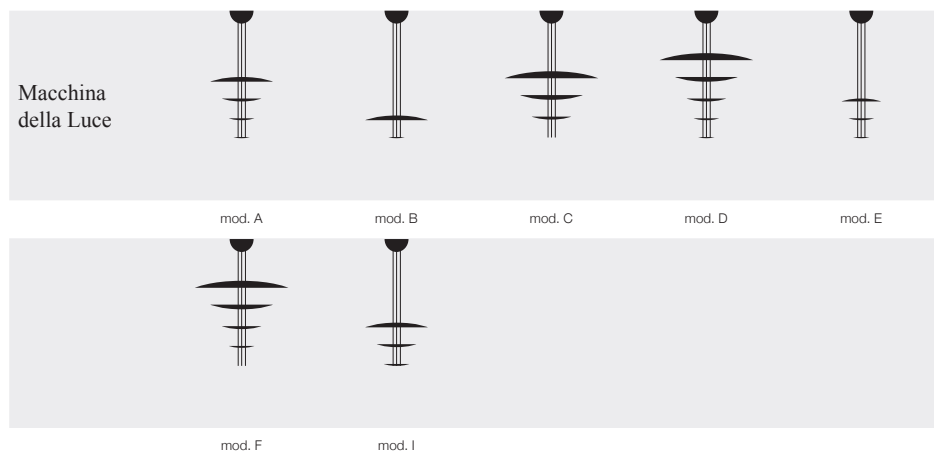

Standard rods height 145 cm to be cut to size; rods 300 cm available on request.

Macchina della Luce mod. A / pendant lamp / 110V or 240V

MALG / discs Ø 80-50-30-18 cm / gold / 7x6W LED board / Triac dimmable	$	4,380.00
MALS / discs Ø 80-50-30-18 cm / silver / 7x6W LED board / Triac dimmable	$	4,380.00
MALC / discs Ø 80-50-30-18 cm / copper / 7x6W LED board / Triac dimmable	$	4,380.00

Macchina della Luce mod. B / pendant lamp / 110V or 240V

MBLG / discs Ø 80-18 cm / gold / 2x6W LED board / Triac dimmable	$	2,974.00
MBLS / discs Ø 80-18 cm / silver / 2x6W LED board / Triac dimmable	$	2,974.00
MBLC / discs Ø 80-18 cm / copper / 2x6W LED board / Triac dimmable	$	2,974.00

Macchina della Luce mod. C / pendant lamp / 110V or 240V

MCLG / discs Ø 120 (flying leaf)-80-50 cm / gold / 7x6W LED board / Triac dimmable	$	5,757.00
MCLS / discs Ø 120 (flying leaf)-80-50 cm / silver / 7x6W LED board / Triac dimmable	$	5,757.00
MCLC / discs Ø 120 (flying leaf)-80-50 cm / copper / 7x6W LED board / Triac dimmable	$	5,757.00

Macchina della Luce mod. D / pendant lamp / 240V (110V version available on request)

MDLG / discs Ø 120 (flying leaf)-80-50-30-18 cm / gold / 10x6W LED board / Triac dimmable	$	6,574.00
MDLS / discs Ø 120 (flying leaf)-80-50-30-18 cm / silver / 10x6W LED board / Triac dimmable	$	6,574.00
MDLC / discs Ø 120 (flying leaf)-80-50-30-18 cm / copper / 10x6W LED board / Triac dimmable	$	6,574.00

Macchina della Luce mod. E / pendant lamp / 110V or 240V

MELG / discs Ø 50-30-18 cm / gold / 4x6W LED board / Triac dimmable	$	2,917.00
MELS / discs Ø 50-30-18 cm / silver / 4x6W LED board / Triac dimmable	$	2,917.00
MELC / discs Ø 50-30-18 cm / copper / 4x6W LED board / Triac dimmable	$	2,917.00

Macchina della Luce mod. F / pendant lamp / 240V (110V version available on request)

MFLG / discs Ø 120 (flying leaf)-80-50-30 cm / gold / 9x6W LED board / Triac dimmable	$	6,289.00
MFLS / discs Ø 120 (flying leaf)-80-50-30 cm / silver / 9x6W LED board / Triac dimmable	$	6,289.00
MFLC / discs Ø 120 (flying leaf)-80-50-30 cm / copper / 9x6W LED board / Triac dimmable	$	6,289.00

Macchina della Luce mod. I / pendant lamp / 110V or 240V

MILG / discs Ø 80-50-30 cm / gold / 5x6W LED board / Triac dimmable	$	3,781.00
MILS / discs Ø 80-50-30 cm / silver / 5x6W LED board / Triac dimmable	$	3,781.00
MILC / discs Ø 80-50-30 cm / copper / 5x6W LED board / Triac dimmable	$	3,781.00

notes