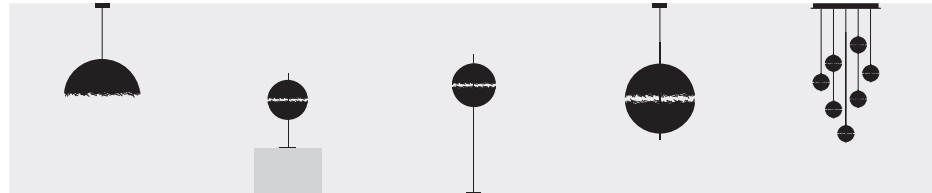

PostKrisi 49   PostKrisi T 61   PostKrisi F 64   PostKrisi 65-66-67   PostKrisi Chandelier

PostKrisi 50 / pendant lamp / 110V (bulb not supplied) - 240V

PK50LN / shade 85x35 cm natural / 1xE27 8W LED bulb (transparent*)	$	1,368.00
PK50LW / shade 85x35 cm white / 1xE27 8W LED bulb with silver crown	$	1,501.00
PK50LG / shade 85x35 cm gold / 1xE27 8W LED bulb with silver crown	$	1,834.00
PK50LS / shade 85x35 cm silver / 1xE27 8W LED bulb with silver crown	$	1,834.00

* available on request with silver crowned LED bulb

PostKrisi 51 / pendant lamp / 110V (bulb not supplied) - 240V

PK51LN / shade 115x40 cm natural / 1xE27 8W LED bulb (transparent*)	$	1,843.00
PK51LW / shade 115x40 cm white / 1xE27 8W LED bulb with silver crown	$	1,976.00
PK51LG / shade 115x40 cm gold / 1xE27 8W LED bulb with silver crown	$	2,309.00
PK51LS / shade 115x40 cm silver / 1xE27 8W LED bulb with silver crown	$	2,309.00

* available on request with silver crowned LED bulb

PostKrisi 52 / pendant lamp / 110V (bulbs not supplied) - 240V

PK52LN / shade 170x50 cm natural / 3xE27 8W LED bulb (transparent*)	$	2,413.00
PK52LW / shade 170x50 cm white / 3xE27 8W LED bulb with silver crown	$	2,717.00
PK52LG / shade 170x50 cm gold / 3xE27 8W LED bulb with silver crown	$	3,363.00
PK52LS / shade 170x50 cm silver / 3xE27 8W LED bulb with silver crown	$	3,363.00

* available on request with silver crowned LED bulb

PostKrisi 10 Malagolina / table lamp / 110-240V

PKM10LN / natural shade / 2x1W LED / dimmer included	$	1,140.00
PKM10LW / white shade / 2x1W LED / dimmer included	$	1,178.00
PKM10LG / gold shade / 2x1W LED / dimmer included	$	1,235.00
PKM10LS / silver shade / 2x1W LED / dimmer included	$	1,235.00

PostKrisi F 100 / standing lamp / 110-240V

PKF100W / white shade / 8x1W LED / dimmer included	$	4,608.00
PKF100G / gold shade / 8x1W LED / dimmer included	$	4,741.00
PKF100S / silver shade / 8x1W LED / dimmer included	$	4,741.00

PostKrisi W 21 / wall lamp / 110-240V

PKP21LN / shade Ø 21 cm natural / 2x1W LED / not dimmable	$	998.00
PKP21LW / shade Ø 21 cm white / 2x1W LED / not dimmable	$	1,036.00
PKP21LG / shade Ø 21 cm gold / 2x1W LED / not dimmable	$	1,083.00
PKP21LS / shade Ø 21 cm silver / 2x1W LED / not dimmable	$	1,083.00

PostKrisi W 40 / wall lamp / 110-240V

PKP40LW / shade Ø 40 cm white / 2x1W LED / not dimmable	$	1,387.00
PKP40LG / shade Ø 40 cm gold / 2x1W LED / not dimmable	$	1,444.00
PKP40LS / shade Ø 40 cm silver / 2x1W LED / not dimmable	$	1,444.00

PostKrisi CW 70 / wall or ceiling lamp / 110V (DALI dimmable) or 240V

PKCW7LVOG / shade Ø 70 cm / gold / 1x15W low voltage COB LED	$	2,689.00
PKCW7LVOS / shade Ø 70 cm / silver / 1x15W low voltage COB LED	$	2,689.00

PostKrisi 49 - 40/60 / pendant lamp / 110V (bulb not supplied) - 240V

PK494LWG / shade Ø 40 cm white/gold / 1xE27 8W LED bulb with silver crown	$	1,321.00
PK494LWS / shade Ø 40 cm white/silver / 1xE27 8W LED bulb with silver crown	$	1,321.00
PK496LWG / shade Ø 60 cm white/gold / 1xE27 8W LED bulb with silver crown	$	1,625.00
PK496LWS / shade Ø 60 cm white/silver / 1xE27 8W LED bulb with silver crown	$	1,625.00