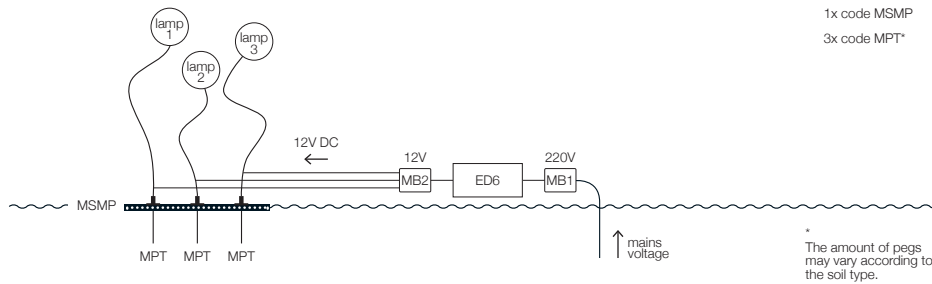

3	Connection type	For models	Power supply	Access. applied
	GEL BOX system (without well)	More (MR70/MR100/MR130)	code ED6	1x code ED6 1x code MB1 1x code MB2 1x code MSMP 3x code MPT*