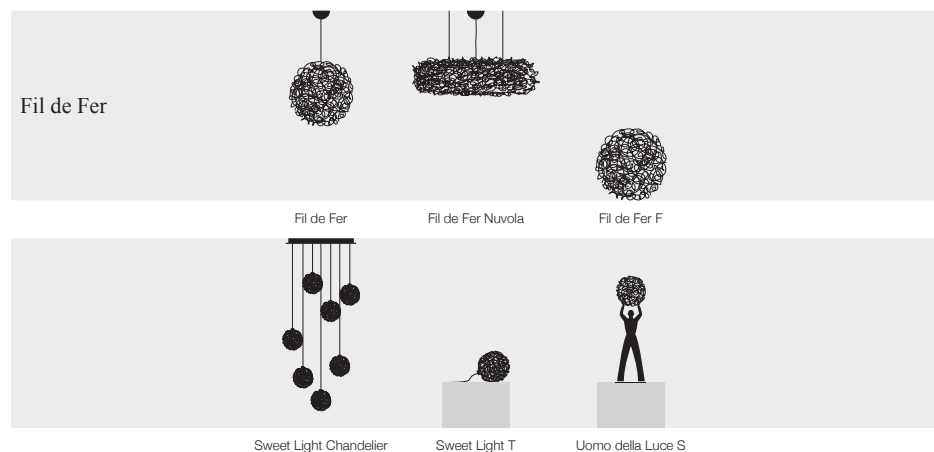

Fil de Fer / pendant lamp / 110V (not dimmable) or 240V

F5SL / Ø 50 cm aluminium / 12xG4 max 1W 12V DC LED bulb / Triac dimmable	$	2,945.00
F5SLG / Ø 50 cm gold / 12xG4 max 1W 12V DC LED bulb / Triac dimmable	$	3,401.00
F7SL / Ø 70 cm aluminium / 18xG4 max 1W 12V DC LED bulb / Triac dimmable	$	3,705.00
F7SLG / Ø 70 cm gold / 18xG4 max 1W 12V DC LED bulb / Triac dimmable	$	4,389.00
F10SL / Ø 100 cm aluminium / 24xG4 max 1W 12V DC LED bulb / Triac dimmable	$	4,836.00
F10SLG / Ø 100 cm gold / 24xG4 max 1W 12V DC LED bulb / Triac dimmable	$	5,843.00

Fil de Fer Nuvola / pendant lamp / 110V* or 240V

FNVAL / mod. A / 120x50x35 cm aluminium / 24xG4 max 1W 12V DC LED bulb / Triac dimmable	$	5,520.00
FNVEL / mod. E / 200x80x50 cm aluminium / 36xG4 max 1W 12V DC LED bulb / Triac dimmable	$	8,009.00
FNVFL / mod. F / 240x140x50 cm aluminium / 44xG4 max 1W 12V DC LED bulb / Triac dimmable	$	9,947.00

*mod. A 110V available with not dimmable driver

Further dimensions and gold finish available.

Fil de Fer F / floor lamp / 110-240V

F3L / Ø 30 cm aluminium / 8xG4 max 1W 12V DC LED bulb / dimmer included	$	2,157.00
F3LG / Ø 30 cm gold / 8xG4 max 1W 12V DC LED bulb / dimmer included	$	2,366.00
F5L / Ø 50 cm aluminium / 10xG4 max 1W 12V DC LED bulb / dimmer included	$	2,945.00
F5LG / Ø 50 cm gold / 10xG4 max 1W 12V DC LED bulb / dimmer included	$	3,401.00
F7L / Ø 70 cm aluminium / 15xG4 max 1W 12V DC LED bulb / dimmer included	$	3,705.00
F7LG / Ø 70 cm gold / 15xG4 max 1W 12V DC LED bulb / dimmer included	$	4,389.00
F10L / Ø 100 cm aluminium / 20xG4 max 1W 12V DC LED bulb / dimmer included	$	4,836.00
F10LG / Ø 100 cm gold / 20xG4 max 1W 12V DC LED bulb / dimmer included	$	5,843.00

Sweet Light Chandelier / pendant lamp / 240V (110V version available on request)

SL= Sweet Light Ø 10 cm aluminium with jack

CSL3QL / 3xSL / satin steel base 30x30 cm / 3xG4 max 1W 12V DC LED bulb / not dimmable	$	1,710.00
CSL5QL / 5xSL / satin steel base 30x30 cm / 5xG4 max 1W 12V DC LED bulb / Triac dimmable	$	2,850.00
CSL7CL / 7xSL / satin steel base Ø 40 cm / 7xG4 max 1W 12V DC LED bulb / Triac dimmable	$	3,990.00
CSL7QL / 7xSL / satin steel base 60x60 cm / 7xG4 max 1W 12V DC LED bulb / Triac dimmable	$	3,990.00
CSL10CL / 10xSL / satin steel base Ø 78 cm / 10xG4 max 1W 12V DC LED bulb / Triac dimmable	$	5,700.00
CSL15QL / 15xSL / satin steel base 60x60 cm / 15xG4 max 1W 12V DC LED bulb / Triac dimmable	$	8,550.00
CSL20CL / 20xSL / satin steel base Ø 78 cm / 20xG4 max 1W 12V DC LED bulb / Triac dimmable	$	11,400.00
CSL35CL / 35xSL / satin steel base Ø 78 cm / 35xG4 max 1W 12V DC LED bulb / Triac dimmable	$	19,950.00

For further models see also PostKrisi/Sweet Light Chandelier page 25

Sweet Light T / table lamp / 110-240V

SLL / Ø 10 cm aluminium / 1xG4 max 1W 12V DC LED bulb / touch-dimming	$	561.00
SLLBR / Ø 10 cm brass / 1xG4 max 1W 12V DC LED bulb / touch-dimming	$	570.00
SLLS / Ø 10 cm silver / 1xG4 max 1W 12V DC LED bulb / touch-dimming	$	646.00

Uomo della Luce S / table lamp / 110-240V

USL / rough iron structure / sphere Ø 10 cm aluminium / 1xG4 max 1W 12V DC LED bulb / dimmer incl.	$	1,425.00