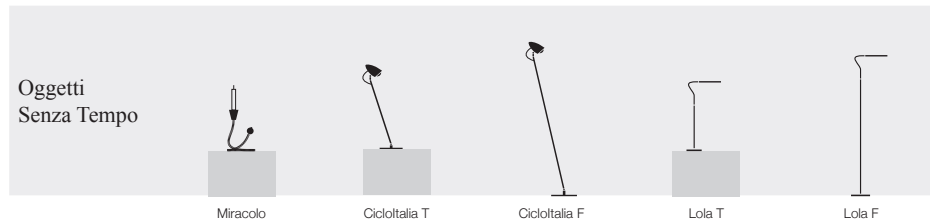

Miracolo / table candle holder

MRBR / brass / 1x candle (included)	$	371.00

CicloItalia T / table lamp / 110-240V

CIBR / brass base and structure / 1x5W COB LED / dimmer included	$	2,299.00

CicloItalia F / standing lamp / 240V (110V version available on request)

CIFBR / black base / brass structure / 1x5W COB LED / dimmer included	$	2,622.00

Lola T / table lamp / 110-240V

LBR / brass structure / copper stick / 3x1W LED / dimmer included	$	1,691.00

Lola F / standing lamp / 240V (110V version available on request)

LFBR / brass structure / copper stick / 3x1W LED / dimmer included	$	2,014.00

Luce che dipinge / wall lamp / 240V (110V version available on request)

LD5L / white canvas 50x50 cm / 1xG4 max 1W LED bulb	$	1,891.00

Herem T / USB table lamp / plug driver 110-240V with EU plug

HRT / brass flex and shade / 1x2,8W LED board / touch-less dimmer	$	903.00

Nike / table lamp / 110V or 240V*

NKL / white statue / nickel flex / 1x1W LED / dimmer included	$	2,423.00

*Available with EU plug only or with interchangeable plugs

Shadow / standing lamp with net / 110-240V

SW / black structure / brass net / 1x1W LED / dimmer included	$	1,948.00

EC 301 / wall or ceiling lamp / 220-240V

EC301JB / black structure and base / brass joint and lens holder / 1x5W COB LED	$	751.00

EC301JW / white structure and base / brass joint and lens holder / 1x5W COB LED	$	751.00

CicloItalia Flex C6 / ceiling/pendant lamp / 240V (110V available on request)

CIC6B / black/brass flex / 6xGU5.3 7,5W 3.000K LED bulb / Triac/IGBT dimmable	$	6080.00

CIC6W / white/brass flex / 6xGU5.3 7,5W 3.000K LED bulb / Triac/IGBT dimmable	$	6080.00

CicloItalia Flex W1 / wall lamp / 240V (110V available on request)

CIW1B / black/brass flex / 1xGU5.3 7,5W 3.000K LED bulb / on/off switch included	$	1,283.00