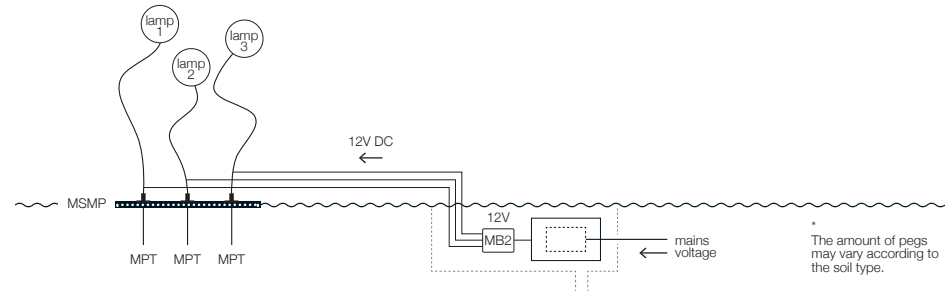

Installation suggestions for Outdoor / GEL BOX system and QUICK CONNECTORS system

4	Connection type	For models	Power supply	Access. applied
	GEL BOX system (with well)	More (MR70/MR100/MR130)	provided by client	1x code MB2 1x code MSPT 3x code MPT