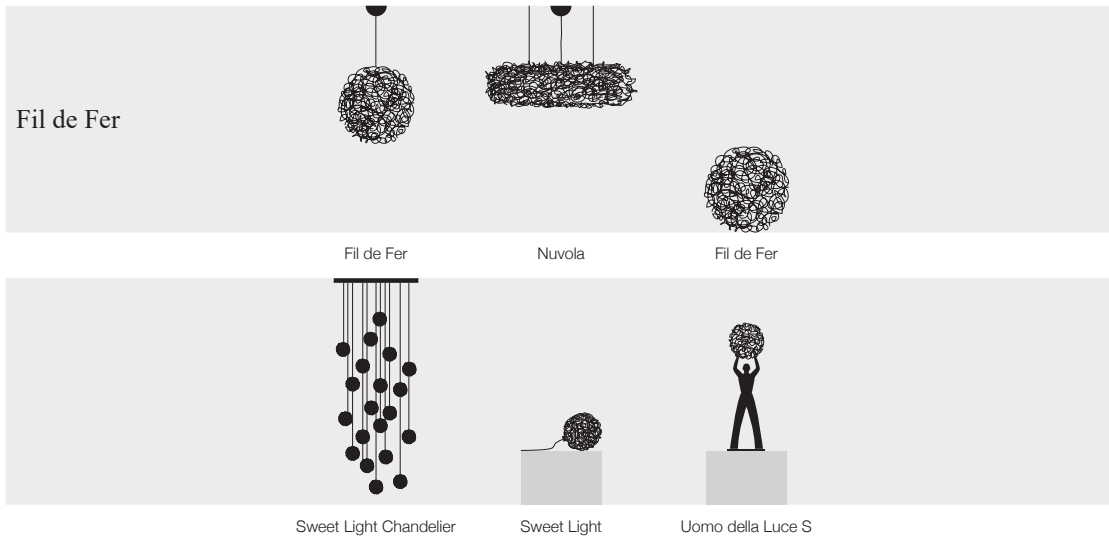

Fil de Fer / pendant lamp / 110V (not dimmable) or 230V

F5SL / Ø 50 cm aluminium / 12xG4 0,8W 12Vdc LED bulb / Triac dimmable	$ 3135
F5SLG / Ø 50 cm gold / 12xG4 0,8W 12Vdc LED bulb / Triac dimmable	$ 3591
F7SL / Ø 70 cm aluminium / 18xG4 0,8W 12Vdc LED bulb / Triac dimmable	$ 3895
F7SLG / Ø 70 cm gold / 18xG4 0,8W 12Vdc LED bulb / Triac dimmable	$ 4579
F10SL / Ø 100 cm aluminium / 24xG4 0,8W 12Vdc LED bulb / Triac dimmable	$ 5026
F10SLG / Ø 100 cm gold / 24xG4 0,8W 12Vdc LED bulb / Triac dimmable	$ 6033

Nuvola / pendant lamp / 110V* or 230V

FNVAL / mod. A / 120x50x35 cm aluminium / 24xG4 0,8W 12Vdc LED bulb / Triac dimmable	$ 5710
FNVEL / mod. E / 200x80x50 cm aluminium / 36xG4 0,8W 12Vdc LED bulb / Triac dimmable	$ 8199
FNVFL / mod. F / 240x140x50 cm aluminium / 44xG4 0,8W 12Vdc LED bulb / Triac dimmable	$ 10137

*mod. A 110V available with not dimmable driver

Further dimensions and gold finish available.

Fil de Fer / floor lamp / 110-240V

F3L / Ø 30 cm aluminium / 8xG4 0,8W 12Vdc LED bulb / push dimming included	$ 2347
F3LG / Ø 30 cm gold / 8xG4 0,8W 12Vdc LED bulb / push dimming included	$ 2556
F5L / Ø 50 cm aluminium / 10xG4 0,8W 12Vdc LED bulb / push dimming included	$ 3135
F5LG / Ø 50 cm gold / 10xG4 0,8W 12Vdc LED bulb / push dimming included	$ 3591
F7L / Ø 70 cm aluminium / 15xG4 0,8W 12Vdc LED bulb / push dimming included	$ 3895
F7LG / Ø 70 cm gold / 15xG4 0,8W 12Vdc LED bulb / push dimming included	$ 4579
F10L / Ø 100 cm aluminium / 20xG4 0,8W 12Vdc LED bulb / push dimming included	$ 5026
F10LG / Ø 100 cm gold / 20xG4 0,8W 12Vdc LED bulb / push dimming included	$ 6033

Sweet Light Chandelier / pendant lamp / 230V (110V version available on request)

SL= Sweet Light Ø 10 cm aluminium with jack

CSL3QL / 3xSL / satin steel base 30x30 cm / 3xG4 0,8W 12Vdc LED bulb / not dimmable	$ 1796
CSL5QL / 5xSL / satin steel base 30x30 cm / 5xG4 0,8W 12Vdc LED bulb / Triac dimmable	$ 2993
CSL7CL / 7xSL / satin steel base Ø 40 cm / 7xG4 0,8W 12Vdc LED bulb / Triac dimmable	$ 4190
CSL7QL / 7xSL / satin steel base 60x60 cm / 7xG4 0,8W 12Vdc LED bulb / Triac dimmable	$ 4190
CSL10CL / 10xSL / satin steel base Ø 78 cm / 10xG4 0,8W 12Vdc LED bulb / Triac dimmable	$ 5985
CSL15QL / 15xSL / satin steel base 60x60 cm / 15xG4 0,8W 12Vdc LED bulb / Triac dimmable	$ 8123
CSL20CL / 20xSL / satin steel base Ø 78 cm / 20xG4 0,8W 12Vdc LED bulb / Triac dimmable	$ 11970
CSL35CL / 35xSL / satin steel base Ø 78 cm / 35xG4 0,8W 12Vdc LED bulb / Triac dimmable	$ 20948

Sweet Light / table lamp / 110-240V

SLL / Ø 10 cm aluminium / 1xG4 0,8W 12Vdc LED bulb / touch-dimming	$ 580
SLLBR / Ø 10 cm brass / 1xG4 0,8W 12Vdc LED bulb / touch-dimming	$ 580
SLLS / Ø 10 cm silver / 1xG4 0,8W 12Vdc LED bulb / touch-dimming	$ 665

Uomo della Luce S / table lamp / 110-240V

USL / rough iron structure / sphere Ø 10 cm aluminium / 1xG4 0,8W 12Vdc LED bulb / push dimming incl.	$ 1520