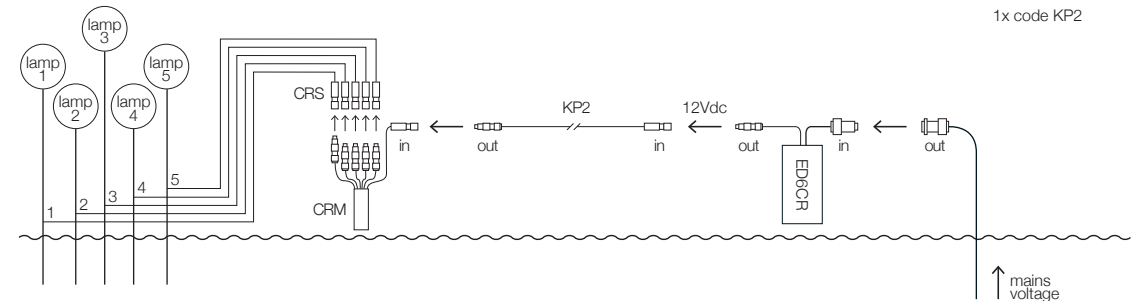

6	Connection type	For models	Power supply	Access. applied
	QUICK CONNECTORS system	Syphasera/Syphasfera/Syphaduepassi/More		2x code CRM 9x code CRS