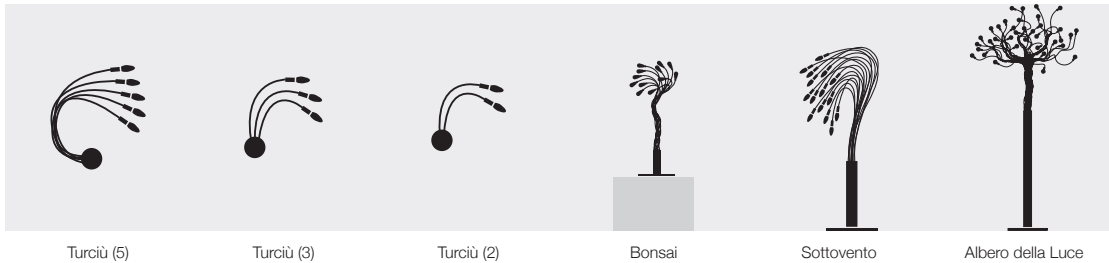

Turciù / 36 flex / ceiling/pendant lamp / 110V (bulbs not supplied) - 230V

flex Ø 0,85 cm: 7x75 cm / 10x100 cm / 9x125 cm / 10x150 cm / satin base

TRS36LNC / nickel / 36xE14 3,4W LED bulb	$ 6650
TRS36LBR / brass / 36xE14 3,4W LED bulb	$ 6840

Turciù / 21 flex / ceiling/pendant lamp / 110V (bulbs not supplied) - 230V

flex Ø 0,85 cm: 5x100 cm / 16x150 cm / satin base

TRS21LNC / nickel / 21xE14 3,4W LED bulb	$ 4788
TRS21LBR / brass / 21xE14 3,4W LED bulb	$ 4978

Turciù / 16 flex / ceiling/pendant lamp / 110V (bulbs not supplied) - 230V

flex Ø 0,85 cm: 16x150 cm / satin base

TRS16LNC / nickel / 16xE14 3,4W LED bulb	$ 4085
TRS16LBR / brass / 16xE14 3,4W LED bulb	$ 4275

Turciù / 9 flex / ceiling/pendant lamp / 110V (bulbs not supplied) - 230V

flex Ø 0,85 cm: 9x150 cm / satin base

TRS9LNC / nickel / 9xE14 3,4W LED bulb	$ 2299
TRS9LBR / brass / 9xE14 3,4W LED bulb	$ 2413

Turciù / 9 flex / wall lamp / 110V (bulbs not supplied) - 230V

flex Ø 0,85 cm: 9x75 cm / satin base

TR9LNC / nickel / 9xE14 3,4W LED bulb	$ 1957
TR9LBR / brass / 9xE14 3,4W LED bulb	$ 2071

Turciù / 5 flex / wall lamp / 110V (bulbs not supplied) - 230V

flex Ø 0,85 cm: 5x75 cm

TR5LNC / nickel / 5xE14 3,4W LED bulb	$ 1093
TR5LBR / brass / nickel base / 5xE14 3,4W LED bulb	$ 1150

Turciù / 3 flex / wall lamp / 110V (bulbs not supplied) - 230V

flex Ø 1,3 cm: 3x50 cm / on request available with flex Ø 0,85 cm

TR3LNC / nickel / 3xE14 3,4W LED bulb	$ 846
TR3LBR / brass / nickel base / 3xE14 3,4W LED bulb	$ 855

Turciù / 2 flex / wall lamp / 110V (bulbs not supplied) - 230V

flex Ø 1,3 cm: 2x50 cm / on request available with flex Ø 0,85 cm

TR2LNC / nickel / 2xE14 3,4W LED bulb	$ 722
TR2LBR / brass / nickel base / 2xE14 3,4W LED bulb	$ 732

Bonsai / table lamp / 230V (110V version available on request - bulbs not supplied)

flex Ø 0,6 cm: 12x60 cm / rough iron structure

BNLBR / brass / 12xE14 2,7W LED bulb / dimmer included	$ 3278

Sottovento / standing lamp / 230V (110V version available on request - bulbs not supplied)

flex Ø 1,2 cm: 15x150 cm / waxed rough iron structure

SVLNC / nickel / 15xE14 3,4W LED bulb / dimmer included	$ 8341
SVLBR / brass / 15xE14 3,4W LED bulb / dimmer included	$ 8531

Albero della Luce / standing lamp / 230V (110V version available on request - bulbs not supplied)

flex Ø 0,85 cm: 36x150 cm / waxed rough iron structure

ALLBR / brass / 36xE14 4W LED bulb / wireless dimming (remote control incl.)	$ 14659