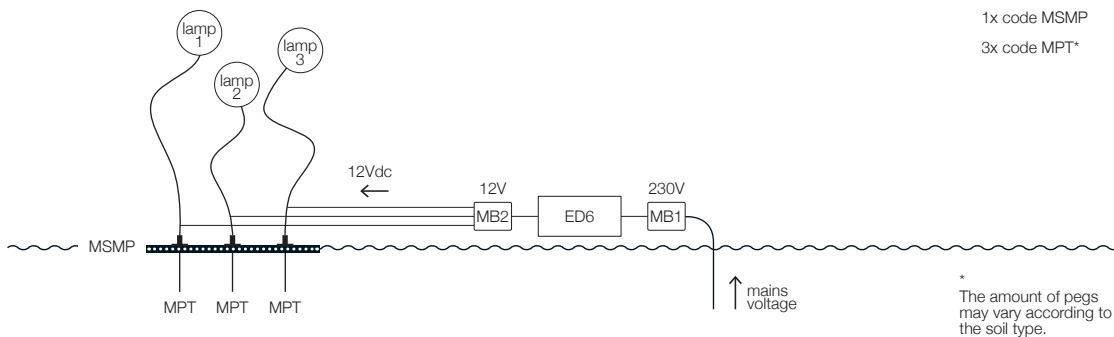

* The amount of pegs may vary according to the soil type.

Outdoor: installation suggestions / GEL BOX system and QUICK CONNECTORS system

4	Connection type	For models	Power supply	Access. applied
	GEL BOX system (with well)	More (MR70/MR100/MR130)	provided by client	1x code MB2 1x code MSPT 3x code MPT