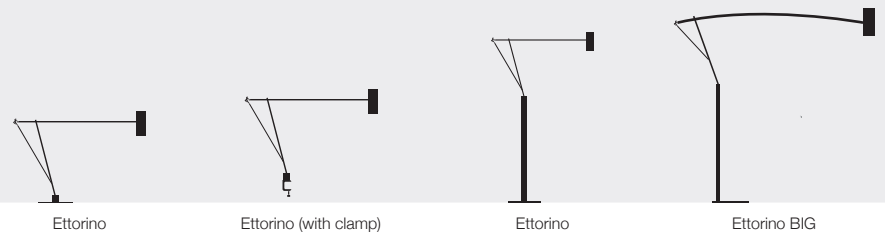

Eqmrtg

Gwqtlpq"l"table lamp / 110-240V

ETRT / colourful / 1x10W ELV COB LED / push dimming included	$ 3230
ETRTB / black / 1x10W ELV COB LED / push dimming included	$ 3040
ETRTW / white / 1x10W ELV COB LED / push dimming included	$ 3040

Gwqtlpq"l"table lamp with clamp / 110-240V

ETRC / colourful / 1x10W ELV COB LED / push dimming included	$ 3325
ETRCB / black / 1x10W ELV COB LED / push dimming included	$ 3135
ETRCW / white / 1x10W ELV COB LED / push dimming included	$ 3135

Gwqtlpq"l"standing lamp / 110-240V

ETRF / colourful / 1x10W ELV COB LED / push dimming included	$ 3800
ETRFB / black / 1x10W ELV COB LED / push dimming included	$ 3610
ETRFW / white / 1x10W ELV COB LED / push dimming included	$ 3610

Gwqtlpq"DK "l"standing lamp / 110-240V

ETRBIG / colourful / 1x15W ELV COB LED (downwards - push dimming incl.) / 1x15W ELV COB LED (downwards - push dimming incl.)	$ 9595
ETRBIGB / black / 1x15W ELV COB LED (downwards - push dimming incl.) / 1x15W ELV COB LED (downwards - push dimming incl.)	$ 9025
ETRBIGW / white / 1x15W ELV COB LED (downwards - push dimming incl.) / 1x15W ELV COB LED (downwards - push dimming incl.)	$ 9025

Crg"l"battery table lamp / plug driver 110-240V with EU or UK plug

ALEBT / colourful / 1x1,5W ELV LED board / on/off switch included	$ 1558
ALEBTFL / fluo / 1x1,5W ELV LED board / on/off switch included	$ 1558
ALEBTB / black / 1x1,5W ELV LED board / on/off switch included	$ 1368
ALEBTW / white / 1x1,5W ELV LED board / on/off switch included	$ 1368

Crg"l"ceiling lamp / 110V (not dimmable) or 230V

ALEC / colourful / 1x9W ELV COB LED / Triac/IGBT dimmable	$ 1292
ALECF / fluo / 1x9W ELV COB LED / Triac/IGBT dimmable	$ 1292
ALECB / black / 1x9W ELV COB LED / Triac/IGBT dimmable	$ 1102
ALECW / white / 1x9W ELV COB LED / Triac/IGBT dimmable	$ 1102

Crg"DK "l"table lamp / 110-240V