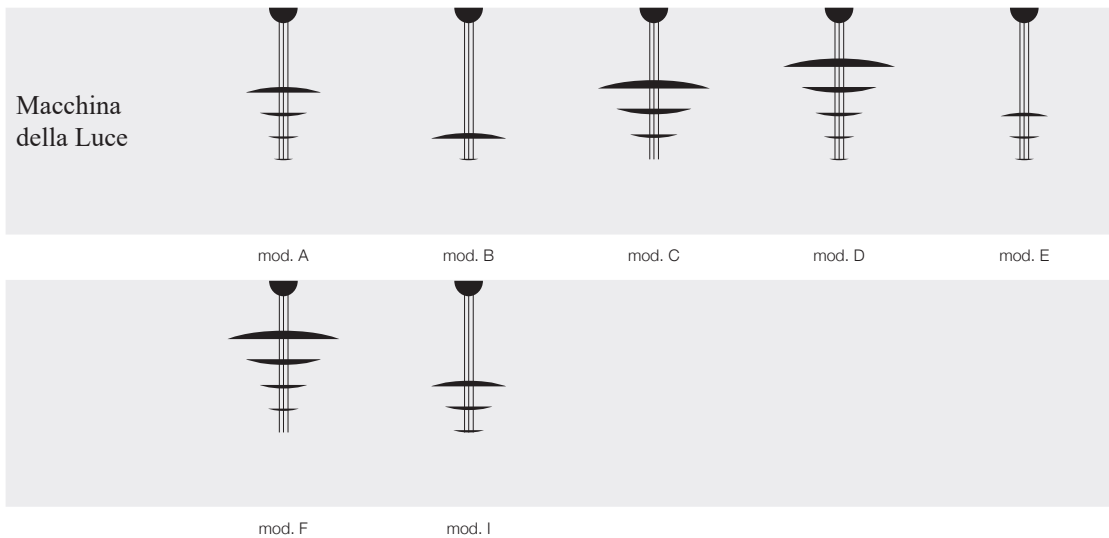

notes

Standard rods height 145 cm to be cut to size; rods 300 cm available on request.