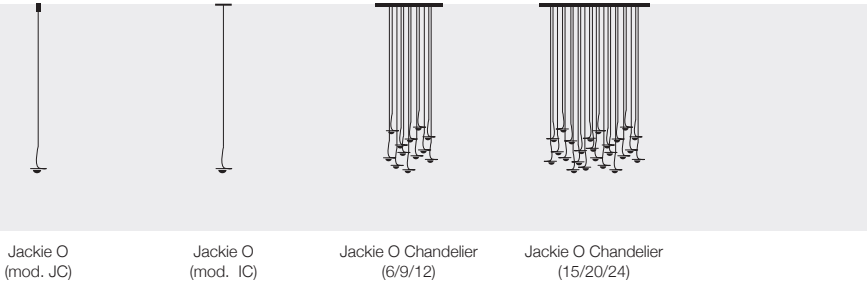

Jackie O

notes

Jackie O / mod. JC / pendant/recessed lamp / nickel jack connection

JOJCLVO / 120 cm / nickel / 1x1,1W 24V LED board / driver not included (see page 52) **$ 475**

Jackie O / mod. IC / pendant/recessed lamp / nickel plate with tensioner

JOICLVO / 175 cm / nickel / nickel plate / 1x1,1W 24V LED board / driver not included (see page 52) **$ 456**

Jackie O Chandelier / pendant lamp / 110V (DALI dimmable) or 230V

JO6QLVO / satin steel base 30x30 cm / nickel / 6x1,1W 24V LED board with jack / Triac dimmable **$ 3829**

JO9QLVO / satin steel base 30x30 cm / nickel / 9x1,1W 24V LED board with jack / Triac dimmable **$ 5254**

JO12QLVO / satin steel base 30x30 cm / nickel / 12x1,1W 24V LED board with jack / Triac dimmable **$ 6489**

Jackie O Chandelier / pendant lamp / 110V or 230V

JO15QLVO / satin steel base 60x60 cm / nickel / 15x1,1W 24V LED board with jack / Triac dimmable **$ 7961**

JO15RLVO / satin steel base 150x30 cm / nickel / 15x1,1W 24V LED board with jack / Triac dimmable **$ 7961**

JO20QLVO / satin steel base 60x60 cm / nickel / 20x1,1W 24V LED board with jack / Triac dimmable **$ 10099**

JO20RLVO / satin steel base 150x30 cm / nickel / 20x1,1W 24V LED board with jack / Triac dimmable **$ 10099**

JO24QLVO / satin steel base 60x60 cm / nickel / 24x1,1W 24V LED board with jack / Triac dimmable **$ 11704**

JO24RLVO / satin steel base 150x30 cm / nickel / 24x1,1W 24V LED board with jack / Triac dimmable **$ 11704**