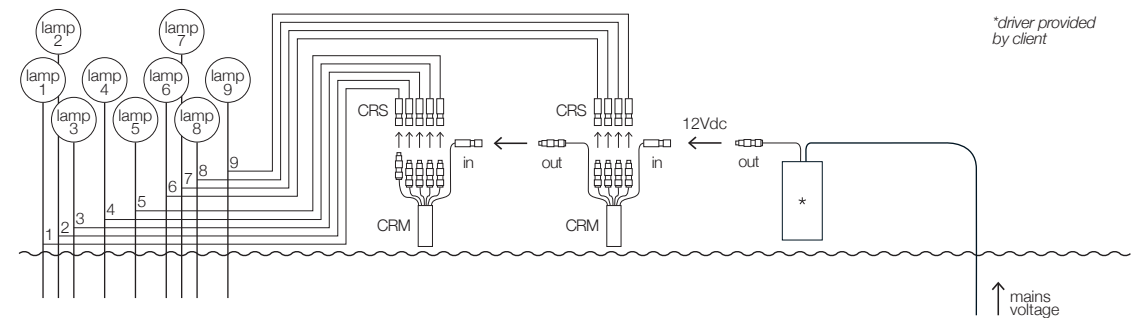

* driver provided by client