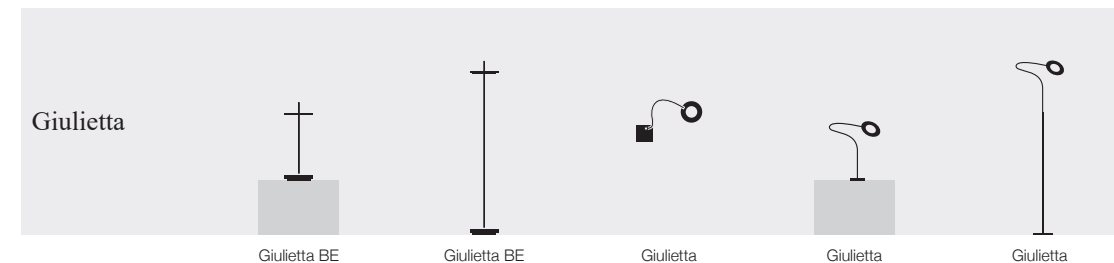

Giuletta BE / battery table lamp / plug driver 110-240V with EU or UK plug

GBB / black hoop / 1x2,6W LED board / touch dimming **$ 1245**

GBBR / vintage brass hoop / 1x2,6W LED board / touch dimming **$ 1435**

Giuletta BE / battery standing lamp / plug driver 110-240V with EU or UK plug

GBFB / black hoop / 1x2,6W LED board / touch dimming **$ 1530**

GBFBR / vintage brass hoop / 1x2,6W LED board / touch dimming **$ 1720**

Giuletta / wall lamp / 110V or 230V

GPB / black hoop / 1x2,6W LED board / touch-less dimming **$ 931**

GPNC / nickel hoop / 1x2,6W LED board / touch-less dimming **$ 960**

Giuletta / USB table lamp / plug driver 110-240V with EU or UK plug

GB / black hoop / 1x2,6W LED board / touch-less dimming **$ 950**

GNC / nickel hoop / 1x2,6W LED board / touch-less dimming **$ 979**

Giuletta / USB standing lamp / plug driver 110-240V with EU or UK plug

GFB / black hoop / 1x2,6W LED board / touch-less dimming **$ 1777**

GFNC / nickel hoop / 1x2,6W LED board / touch-less dimming **$ 1805**