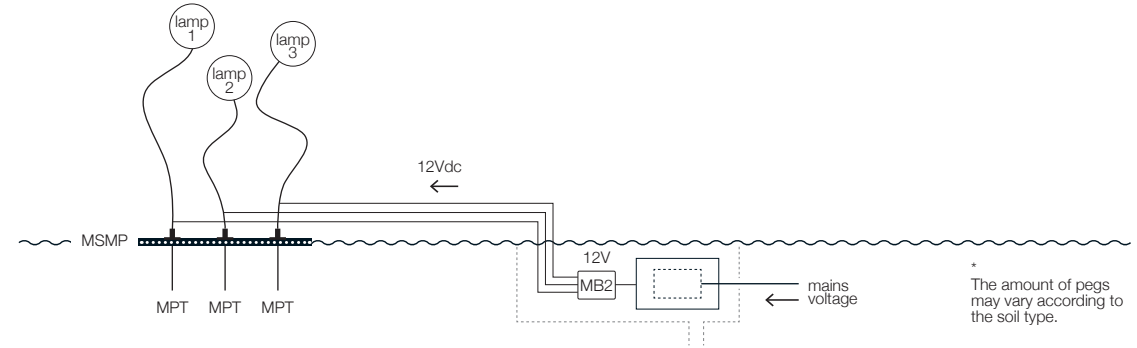

* The amount of pegs may vary according to the soil type.

5	Connection type	For models	Power supply	Access. applied
	QUICK CONNECTORS system	Syphasera/Syphasfera/Syphaduepassi/More	code ED6CR	1x code ED6CR 1x code CRM 5x code CRS 1x code KP2