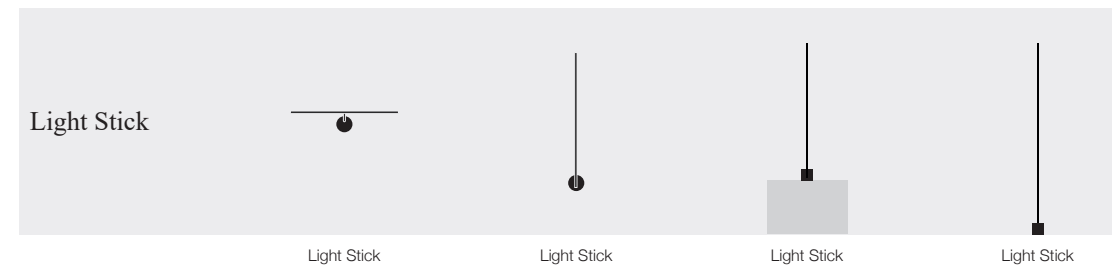

Light Stick / wall or ceiling lamp / 110V (not dimmable) or 230V

LSP4B / black rod and base / 4x1W ELV LED board / Triac dimmable	$ 1226
LSP4 / nickel rod and base / 4x1W ELV LED board / Triac dimmable	$ 1416
LSP4G / satin gold rod and base / 4x1W ELV LED board / Triac dimmable	$ 1606
LSP6B / black rod and base / 6x1W ELV LED board / Triac dimmable	$ 1501
LSP6 / nickel rod and base / 6x1W ELV LED board / Triac dimmable	$ 1729
LSP6G / satin gold rod and base / 6x1W ELV LED board / Triac dimmable	$ 1957
LSP8B / black rod and base / 8x1W ELV LED board / Triac dimmable*	$ 1777
LSP8 / nickel rod and base / 8x1W ELV LED board / Triac dimmable*	$ 2043
LSP8G / satin gold rod and base / 8x1W ELV LED board / Triac dimmable*	$ 2309

*110V version available on request

Light Stick / wall lamp / 110V (not dimmable) or 230V

LSPV6B / black vertical rod and base / 6x1W ELV LED board / Triac dimmable	$ 1501
LSPV6 / nickel vertical rod and base / 6x1W ELV LED board / Triac dimmable	$ 1729
LSPV6G / satin gold vertical rod and base / 6x1W ELV LED board / Triac dimmable	$ 1957

Light Stick / table lamp / 110-240V

LS6B / black rod / 6x1W ELV LED board / push dimming included	$ 1511
LS6 / nickel rod / 6x1W ELV LED board / push dimming included	$ 1739
LS6G / satin gold rod / 6x1W ELV LED board / push dimming included	$ 1967

Light Stick / standing lamp / 110-240V

LSF10B / black rod / 10x1W ELV LED board / push dimming included	$ 2223
LSF10 / nickel rod / 10x1W ELV LED board / push dimming included	$ 2689
LSF10G / satin gold rod / 10x1W ELV LED board / push dimming included	$ 3031