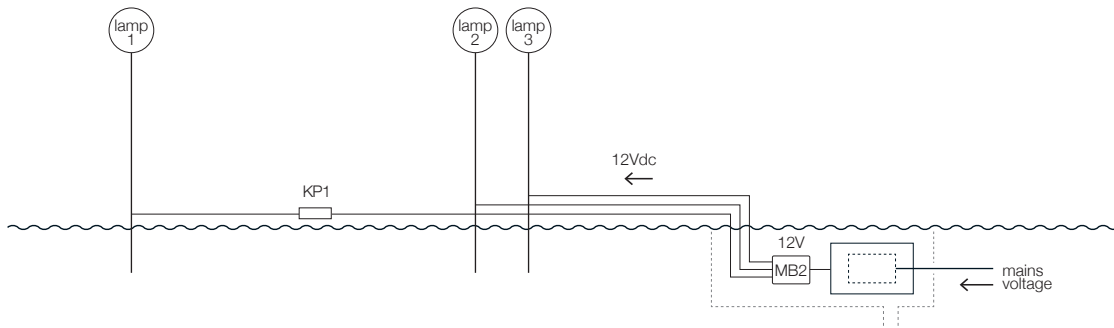

3	Connection type	For models	Power supply	Access. applied
	GEL BOX system (without well)	More (MR70/MR100/MR130)	code ED6	1x code ED6 1x code MB1 1x code MB2 1x code MSMP 3x code MPT*