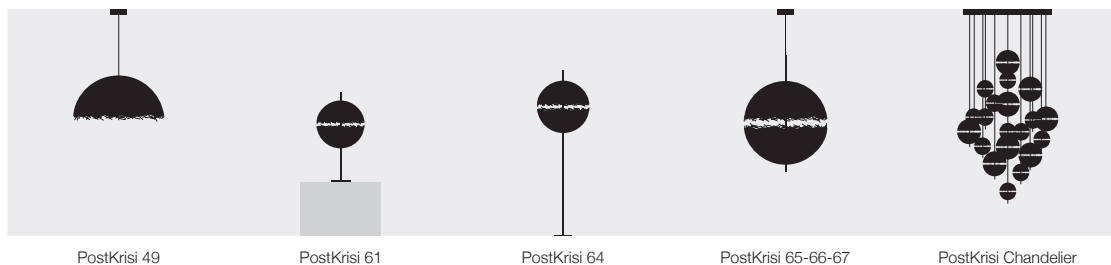

PostKrisi 50 / pendant lamp / 110V (bulb not supplied) - 230V

PK50LN / shade 85x35 cm natural / 1xE27 8W LED bulb (transparent*)	$ 1463
PK50LW / shade 85x35 cm white / 1xE27 7W LED bulb with silver crown	$ 1596
PK50LG / shade 85x35 cm gold / 1xE27 7W LED bulb with silver crown	$ 1929
PK50LS / shade 85x35 cm silver / 1xE27 7W LED bulb with silver crown	$ 1929

* available on request with silver crowned LED bulb

PostKrisi 51 / pendant lamp / 110V (bulb not supplied) - 230V

PK51LN / shade 115x40 cm natural / 1xE27 8W LED bulb (transparent*)	$ 1938
PK51LW / shade 115x40 cm white / 1xE27 7W LED bulb with silver crown	$ 2071
PK51LG / shade 115x40 cm gold / 1xE27 7W LED bulb with silver crown	$ 2404
PK51LS / shade 115x40 cm silver / 1xE27 7W LED bulb with silver crown	$ 2404

* available on request with silver crowned LED bulb

PostKrisi 52 / pendant lamp / 110V (bulbs not supplied) - 230V

PK52LN / shade 170x50 cm natural / 3xE27 8W LED bulb (transparent*)	$ 2508
PK52LW / shade 170x50 cm white / 3xE27 7W LED bulb with silver crown	$ 2812
PK52LG / shade 170x50 cm gold / 3xE27 7W LED bulb with silver crown	$ 3458
PK52LS / shade 170x50 cm silver / 3xE27 7W LED bulb with silver crown	$ 3458

* available on request with silver crowned LED bulb

Malagolina / table lamp / 110-240V

PKM10LN / natural shade / 2x1W ELV LED board / push dimming included	$ 1188
PKM10LW / white shade / 2x1W ELV LED board / push dimming included	$ 1226
PKM10LG / gold shade / 2x1W ELV LED board / push dimming included	$ 1283
PKM10LS / silver shade / 2x1W ELV LED board / push dimming included	$ 1283

PostKrisi 100 / standing lamp / 110-240V

PKF100W / white shade / 8x1W ELV LED board / push dimming included	$ 4893
PKF100G / gold shade / 8x1W ELV LED board / push dimming included	$ 5026
PKF100S / silver shade / 8x1W ELV LED board / push dimming included	$ 5026

PostKrisi 21 / wall lamp / 110-240V

PKP21LN / shade Ø 21 cm natural / 2x1W ELV LED board / not dimmable	$ 1045
PKP21LW / shade Ø 21 cm white / 2x1W ELV LED board / not dimmable	$ 1083
PKP21LG / shade Ø 21 cm gold / 2x1W ELV LED board / not dimmable	$ 1131
PKP21LS / shade Ø 21 cm silver / 2x1W ELV LED board / not dimmable	$ 1131

PostKrisi 40 / wall lamp / 110-240V

PKP40LW / shade Ø 40 cm white / 2x1W ELV LED board / not dimmable	$ 1435
PKP40LG / shade Ø 40 cm gold / 2x1W ELV LED board / not dimmable	$ 1492
PKP40LS / shade Ø 40 cm silver / 2x1W ELV LED board / not dimmable	$ 1492

PostKrisi 70 / wall or ceiling lamp / 110V (DALI dimmable) or 230V

PKCW7LVOG / shade Ø 70 cm / gold / 1x15W ELV COB LED	$ 2784
PKCW7LVOS / shade Ø 70 cm / silver / 1x15W ELV COB LED	$ 2784