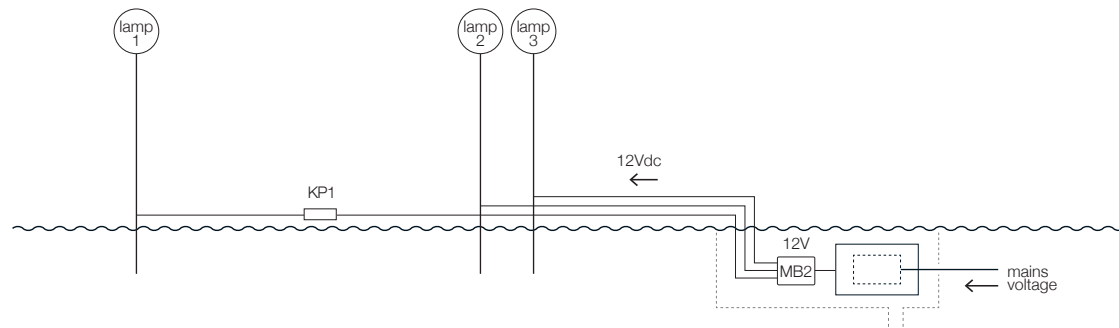

3	Connection type	For models	Power supply	Access. applied
	GEL BOX system (without well)	More (MR70/MR100/MR130)	code ED6	1x code ED6 1x code MB1 1x code MB2 1x code MSMP 3x code MPT*