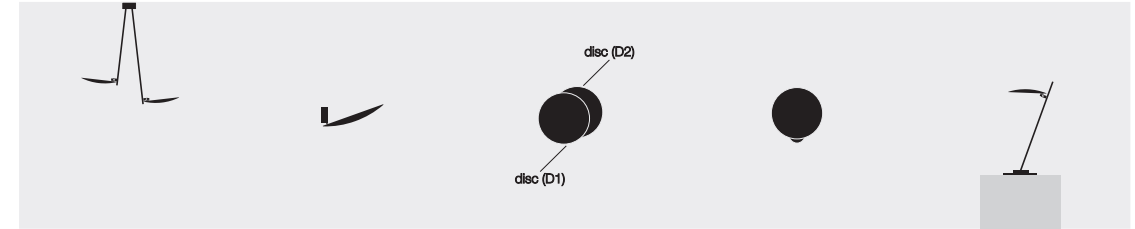

Lederam C2

Lederam WF

Lederam W

Lederam W1

Lederam T1