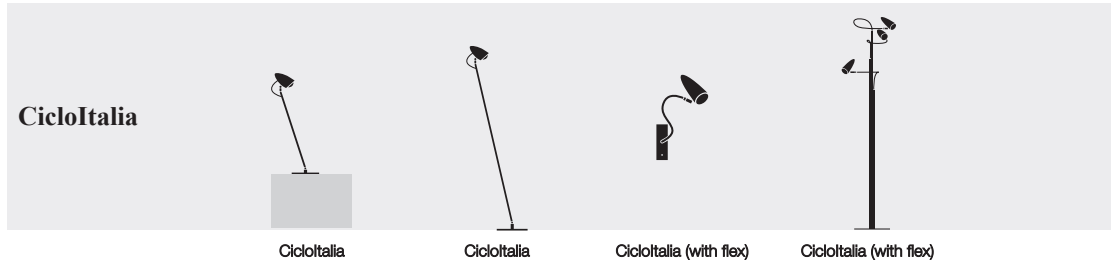

CicloItalia / table lamp / 110-240V

CIBR / brass base and structure / 1x5W ELV COB LED / push dimming included US$ 2.620

CicloItalia / standing lamp / 230V (110V version available on request with push dimming)

CIFBR / black base / brass structure / 1x5W ELV COB LED / touch dimming included US$ 2.960

CicloItalia / wall lamp with flex / 230V (110V available on request)

CIW1B / black/brass flex / 1xGU5.3 7,5W 3.000K LED bulb / on/off switch included US$ 1.450

CIW1W / white/brass flex / 1xGU5.3 7,5W 3.000K LED bulb / on/off switch included US$ 1.450

CicloItalia / standing lamp with flex / 110-240V

CIF3BM / black/brass flex / 3xGU5.3 7,5W 3.000K LED bulb / push dimming included US$ 4.760

CIF3WM / white/brass flex / 3xGU5.3 7,5W 3.000K LED bulb / push dimming included US$ 4.760