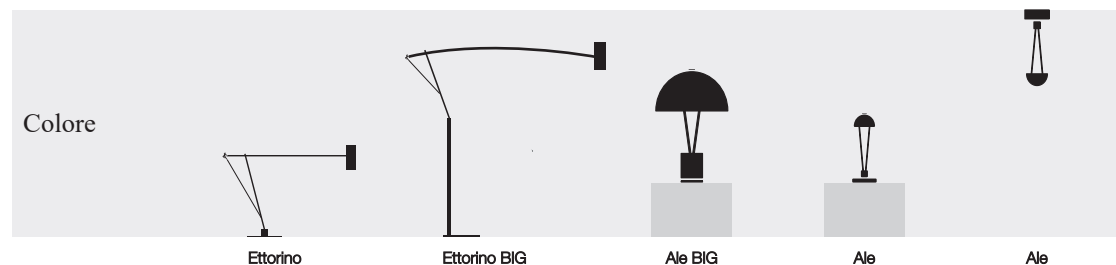

Ettoreino / table lamp / 110-240V

ETRT / colourful / 1x10W ELV COB LED / push dimming included	US$	3.400
ETRTB / black / 1x10W ELV COB LED / push dimming included	US$	3.200
ETRTW / white / 1x10W ELV COB LED / push dimming included	US$	3.200

Ettoreino BIG / standing lamp / 110-240V

ETRBIG / colourful / 1x1W ELV LED board with dichroic filter (upwards - on/off incl.) / 1x15W ELV COB LED (downwards - push dimming incl.)	US$	10.100
ETRBIGB / black / 1x1W ELV LED board with dichroic filter (upwards - on/off incl.) / 1x15W ELV COB LED (downwards - push dimming incl.)	US$	9.500
ETRBIGW / white / 1x1W ELV LED board with dichroic filter (upwards - on/off incl.) / 1x15W ELV COB LED (downwards - push dimming incl.)	US$	9.500

Ale BIG / table lamp / 110-240V

ALEBIG / colourful / 1x15W ELV COB LED / dimmer included	US$	7.400
ALEBIGFL / fluo / 1x15W ELV COB LED / dimmer included	US$	7.400
ALEBIGB / black / 1x15W ELV COB LED / dimmer included	US$	7.100
ALEBIGW / white / 1x15W ELV COB LED / dimmer included	US$	7.100

Ale / battery table lamp / plug driver 110-240V with EU or UK plug

ALEBT / colourful / 1x1,5W ELV LED board / on/off switch included	US$	1.640
ALEBTFL / fluo / 1x1,5W ELV LED board / on/off switch included	US$	1.640
ALEBTB / black / 1x1,5W ELV LED board / on/off switch included	US$	1.440
ALEBTW / white / 1x1,5W ELV LED board / on/off switch included	US$	1.440

Ale / ceiling lamp / 110V (not dimmable) or 230V

ALEC / colourful / 1x9W ELV COB LED / Triac/IGBT dimmable	US$	1.360
ALECFL / fluo / 1x9W ELV COB LED / Triac/IGBT dimmable	US$	1.360
ALECB / black / 1x9W ELV COB LED / Triac/IGBT dimmable	US$	1.160
ALECW / white / 1x9W ELV COB LED / Triac/IGBT dimmable	US$	1.160