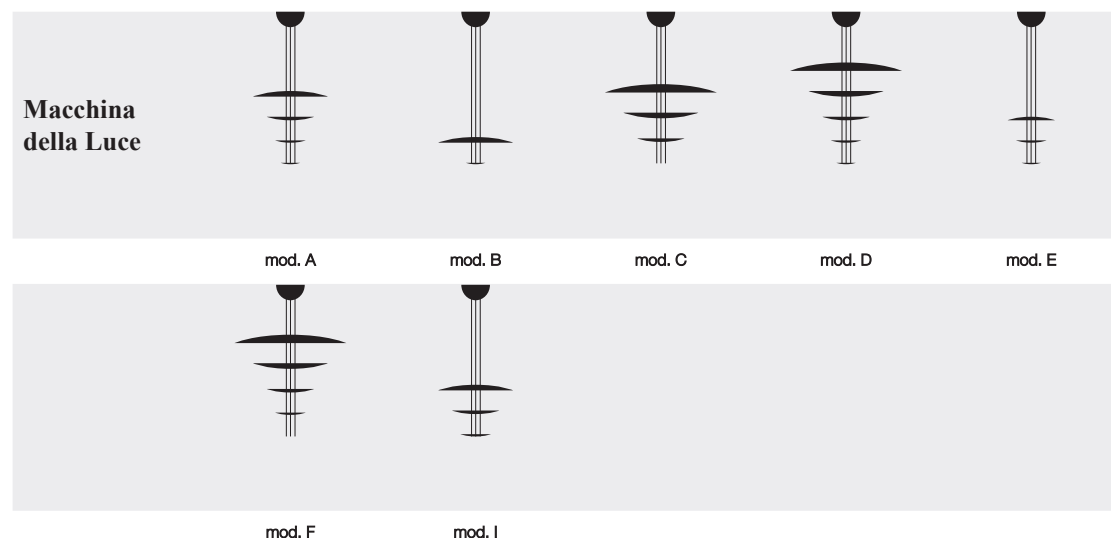

Standard rods height 145 cm to be cut to size; rods 300 cm available on request.

Macchina della Luce mod. A / pendant lamp / 110V or 230V

MALG / discs Ø 80-50-30-18 cm / gold / 7x6W 24V LED board / Triac dimmable	US$	5.110
MALS / discs Ø 80-50-30-18 cm / silver / 7x6W 24V LED board / Triac dimmable	US$	5.110
MALC / discs Ø 80-50-30-18 cm / copper / 7x6W 24V LED board / Triac dimmable	US$	5.110

Macchina della Luce mod. B / pendant lamp / 110V or 230V

MBLG / discs Ø 80-18 cm / gold / 2x6W 24V LED board / Triac dimmable	US$	3.630
MBLS / discs Ø 80-18 cm / silver / 2x6W 24V LED board / Triac dimmable	US$	3.630
MBLC / discs Ø 80-18 cm / copper / 2x6W 24V LED board / Triac dimmable	US$	3.630

Macchina della Luce mod. C / pendant lamp / 110V or 230V

MCLG / discs Ø 120 (flying leaf)-80-50 cm / gold / 7x6W 24V LED board / Triac dimmable	US$	6.560
MCLS / discs Ø 120 (flying leaf)-80-50 cm / silver / 7x6W 24V LED board / Triac dimmable	US$	6.560
MCLC / discs Ø 120 (flying leaf)-80-50 cm / copper / 7x6W 24V LED board / Triac dimmable	US$	6.560

Macchina della Luce mod. D / pendant lamp / 230V (110V version available on request)

MDLG / discs Ø 120 (flying leaf)-80-50-30-18 cm / gold / 10x6W 24V LED board / Triac dimmable	US$	7.420
MDLS / discs Ø 120 (flying leaf)-80-50-30-18 cm / silver / 10x6W 24V LED board / Triac dimmable	US$	7.420
MDLC / discs Ø 120 (flying leaf)-80-50-30-18 cm / copper / 10x6W 24V LED board / Triac dimmable	US$	7.420

Macchina della Luce mod. E / pendant lamp / 110V or 230V

MELG / discs Ø 50-30-18 cm / gold / 4x6W 24V LED board / Triac dimmable	US$	3.570
MELS / discs Ø 50-30-18 cm / silver / 4x6W 24V LED board / Triac dimmable	US$	3.570
MELC / discs Ø 50-30-18 cm / copper / 4x6W 24V LED board / Triac dimmable	US$	3.570

Macchina della Luce mod. F / pendant lamp / 230V (110V version available on request)

MFLG / discs Ø 120 (flying leaf)-80-50-30 cm / gold / 9x6W 24V LED board / Triac dimmable	US$	7.120
MFLS / discs Ø 120 (flying leaf)-80-50-30 cm / silver / 9x6W 24V LED board / Triac dimmable	US$	7.120
MFLC / discs Ø 120 (flying leaf)-80-50-30 cm / copper / 9x6W 24V LED board / Triac dimmable	US$	7.120

Macchina della Luce mod. I / pendant lamp / 110V or 230V

MILG / discs Ø 80-50-30 cm / gold / 5x6W 24V LED board / Triac dimmable	US$	4.480
MILS / discs Ø 80-50-30 cm / silver / 5x6W 24V LED board / Triac dimmable	US$	4.480
MILC / discs Ø 80-50-30 cm / copper / 5x6W 24V LED board / Triac dimmable	US$	4.480

notes