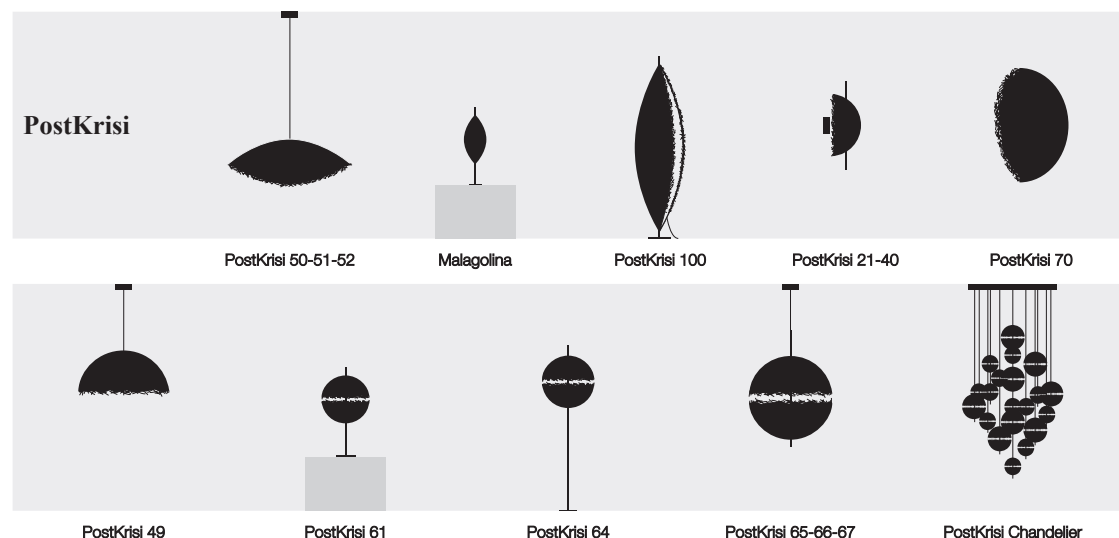

PostKrisi 50 / pendant lamp / 110V (bulb not supplied) - 230V

PK50LN / shade 85x35 cm natural / 1xE27 8W LED bulb (transparent*)	US$	1.610
PK50LW / shade 85x35 cm white / 1xE27 7,5W LED bulb with silver crown	US$	1.750
PK50LG / shade 85x35 cm gold / 1xE27 7,5W LED bulb with silver crown	US$	2.100
PK50LS / shade 85x35 cm silver / 1xE27 7,5W LED bulb with silver crown	US$	2.100

* available on request with silver crowned LED bulb

PostKrisi 51 / pendant lamp / 110V (bulb not supplied) - 230V

PK51LN / shade 115x40 cm natural / 1xE27 8W LED bulb (transparent*)	US$	2.110
PK51LW / shade 115x40 cm white / 1xE27 7,5W LED bulb with silver crown	US$	2.250
PK51LG / shade 115x40 cm gold / 1xE27 7,5W LED bulb with silver crown	US$	2.600
PK51LS / shade 115x40 cm silver / 1xE27 7,5W LED bulb with silver crown	US$	2.600

* available on request with silver crowned LED bulb

PostKrisi 52 / pendant lamp / 110V (bulbs not supplied) - 230V

PK52LN / shade 170x50 cm natural / 3xE27 8W LED bulb (transparent*)	US$	2.710
PK52LW / shade 170x50 cm white / 3xE27 7,5W LED bulb with silver crown	US$	3.030
PK52LG / shade 170x50 cm gold / 3xE27 7,5W LED bulb with silver crown	US$	3.710
PK52LS / shade 170x50 cm silver / 3xE27 7,5W LED bulb with silver crown	US$	3.710

* available on request with silver crowned LED bulb

Malagolina / table lamp / 110-240V

PKM10LN / natural shade / 2x1W ELV LED board / push dimming included	US$	1.300
PKM10LW / white shade / 2x1W ELV LED board / push dimming included	US$	1.340
PKM10LG / gold shade / 2x1W ELV LED board / push dimming included	US$	1.400
PKM10LS / silver shade / 2x1W ELV LED board / push dimming included	US$	1.400

PostKrisi 100 / standing lamp / 110-240V

PKF100W / white shade / 8x1W ELV LED board / push dimming included	US$	5.350
PKF100G / gold shade / 8x1W ELV LED board / push dimming included	US$	5.490
PKF100S / silver shade / 8x1W ELV LED board / push dimming included	US$	5.490

PostKrisi 21 / wall lamp / 110-240V

PKP21LN / shade Ø 21 cm natural / 2x1W ELV LED board / not dimmable	US$	1.150
PKP21LW / shade Ø 21 cm white / 2x1W ELV LED board / not dimmable	US$	1.190
PKP21LG / shade Ø 21 cm gold / 2x1W ELV LED board / not dimmable	US$	1.240
PKP21LS / shade Ø 21 cm silver / 2x1W ELV LED board / not dimmable	US$	1.240

PostKrisi 40 / wall lamp / 110-240V

PKP40LW / shade Ø 40 cm white / 2x1W ELV LED board / not dimmable	US$	1.560
PKP40LG / shade Ø 40 cm gold / 2x1W ELV LED board / not dimmable	US$	1.620
PKP40LS / shade Ø 40 cm silver / 2x1W ELV LED board / not dimmable	US$	1.620

PostKrisi 70 / wall or ceiling lamp / 110V (DALI dimmable) or 230V

PKCW7LVOG / shade Ø 70 cm / gold / 1x15W ELV COB LED	US$	3.000
PKCW7LVOS / shade Ø 70 cm / silver / 1x15W ELV COB LED	US$	3.000