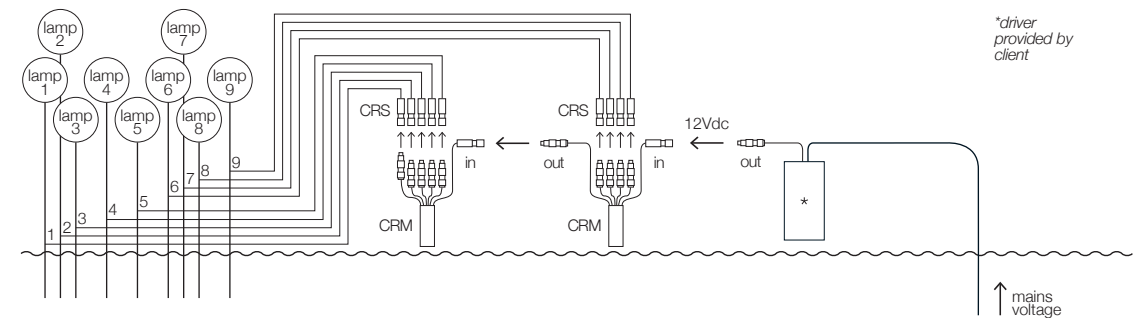

* driver provided by client