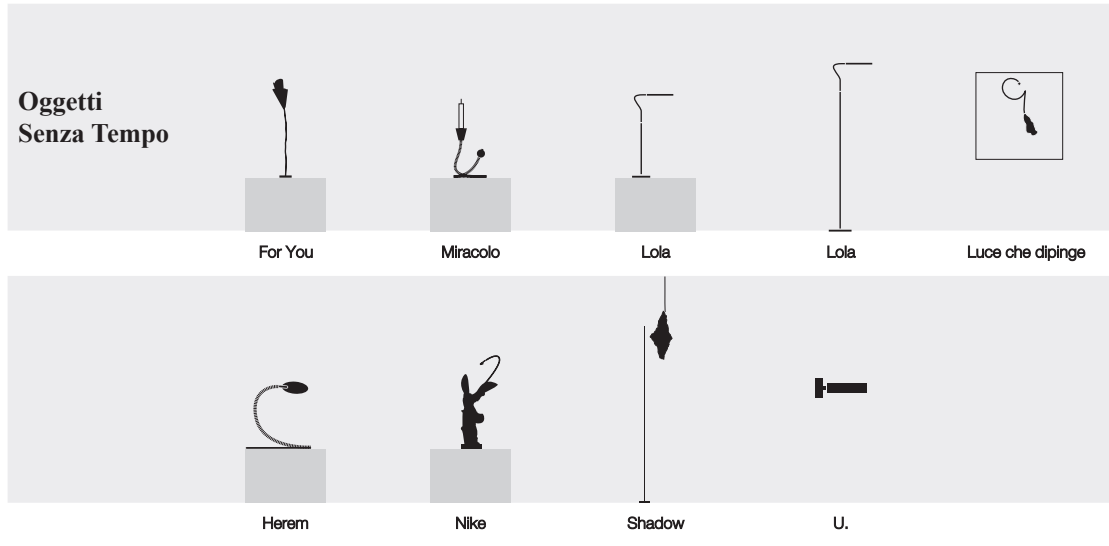

For You / USB table lamp / plug driver 110-240V with EU or UK plug

FY / white rice paper shade / 1x1W amber LED board / push dimming included US$ 580

Miracolo / table candle holder

MRBR / brass / 1x candle (included) US$ 430

Lola / table lamp / 110-240V

LBR / brass structure / copper stick / 3x1W ELV LED board / push dimming included US$ 1.980

Lola / standing lamp / 230V (110V version available on request with push dimming)

LFBR / brass structure / copper stick / 3x1W ELV LED board / touch dimming included US$ 2.320

Luce che dipinge / wall lamp / 230V (110V version available on request)

LD5L / white canvas 50x50 cm / 1xG4 0,8W 12Vdc LED bulb US$ 2.190

Herem / USB table lamp / plug driver 110-240V with EU or UK plug

HRT / brass flex and shade / 1x2,8W LED board / touch-less dimming US$ 1.030

Nike / table lamp / 110V or 230V*

NKL / white statue / nickel flex / 1x1W ELV LED board / push dimming included US$ 2.900

*Available 230V with EU plug only or 110-240V with interchangeable plugs

Shadow / standing lamp with net / 110-240V

SW / black structure / brass net / 1x1W ELV LED board / push dimming included US$ 2.300

U. / wall lamp / 230V (110V available on request)

UWJB / black/brass joint / 1x9W ELV COB LED / Triac dimmable US$ 1.030

UWJW / white/brass joint / 1x9W ELV COB LED / Triac dimmable US$ 1.030