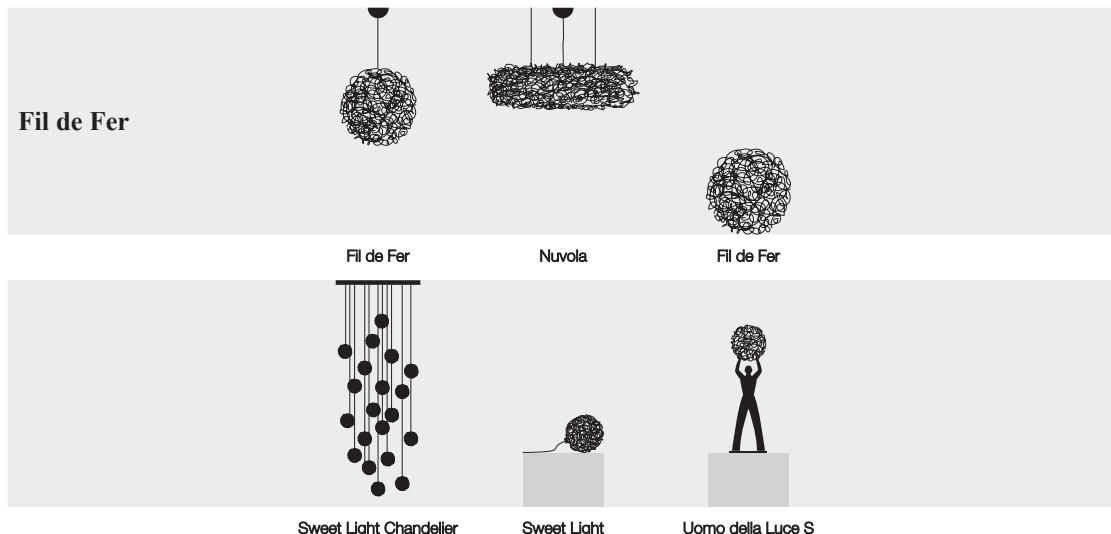

Fil de Fer / pendant lamp / 110V (not dimmable) or 230V

F5SL / Ø 50 cm aluminium / 12xG4 0,8W 12Vdc LED bulb / Triac dimmable	US$	3.450
F5SLG / Ø 50 cm gold / 12xG4 0,8W 12Vdc LED bulb / Triac dimmable	US$	3.930
F7SL / Ø 70 cm aluminium / 18xG4 0,8W 12Vdc LED bulb / Triac dimmable	US$	4.250
F7SLG / Ø 70 cm gold / 18xG4 0,8W 12Vdc LED bulb / Triac dimmable	US$	4.970
F10SL / Ø 100 cm aluminium / 24xG4 0,8W 12Vdc LED bulb / Triac dimmable	US$	5.440
F10SLG / Ø 100 cm gold / 24xG4 0,8W 12Vdc LED bulb / Triac dimmable	US$	6.500

Nuvola / pendant lamp 110V (mod. A available with not dimmable driver) or 230V

FNVAL / mod. A / 120x50x35 cm aluminium / 24xG4 0,8W 12Vdc LED bulb / Triac dimmable	US$	6.160
ANODGA / anodized gold finish for Nuvola mod. A (to be added to code FNVAL)	US$	840
FNVEL / mod. E / 200x80x50 cm aluminium / 36xG4 0,8W 12Vdc LED bulb / Triac dimmable	US$	8.780
ANODGE / anodized gold finish for Nuvola mod. E (to be added to code FNVEL)	US$	1.670
FNVFL / mod. F / 240x140x50 cm aluminium / 44xG4 0,8W 12Vdc LED bulb / Triac dimmable	US$	10.820
ANODGF / anodized gold finish for Nuvola mod. F (to be added to code FNVFL)	US$	1.740

Further dimensions available on request.

Fil de Fer / floor lamp / 110-240V

F3L / Ø 30 cm aluminium / 8xG4 0,8W 12Vdc LED bulb / push dimming included	US$	2.620
F3LG / Ø 30 cm gold / 8xG4 0,8W 12Vdc LED bulb / push dimming included	US$	2.840
F5L / Ø 50 cm aluminium / 10xG4 0,8W 12Vdc LED bulb / push dimming included	US$	3.450
F5LG / Ø 50 cm gold / 10xG4 0,8W 12Vdc LED bulb / push dimming included	US$	3.930
F7L / Ø 70 cm aluminium / 15xG4 0,8W 12Vdc LED bulb / push dimming included	US$	4.250
F7LG / Ø 70 cm gold / 15xG4 0,8W 12Vdc LED bulb / push dimming included	US$	4.970
F10L / Ø 100 cm aluminium / 20xG4 0,8W 12Vdc LED bulb / push dimming included	US$	5.440
F10LG / Ø 100 cm gold / 20xG4 0,8W 12Vdc LED bulb / push dimming included	US$	6.500

Sweet Light Chandelier / pendant lamp / 230V (110V version available on request)

SL= Sweet Light Ø 10 cm aluminium with jack

CSL3QL / satin steel base 30x30 cm / 3xSL / 3xG4 0,8W 12Vdc LED bulb / not dimmable	US$	1.890
CSL5QL / satin steel base 30x30 cm / 5xSL / 5xG4 0,8W 12Vdc LED bulb / Triac dimmable	US$	3.150
CSL7CL / satin steel base Ø 40 cm / 7xSL / 7xG4 0,8W 12Vdc LED bulb / Triac dimmable	US$	4.410
CSL7QL / satin steel base 60x60 cm / 7xSL / 7xG4 0,8W 12Vdc LED bulb / Triac dimmable	US$	4.410
CSL10CL / satin steel base Ø 78 cm / 10xSL / 10xG4 0,8W 12Vdc LED bulb / Triac dimmable	US$	6.300
CSL15QL / satin steel base 60x60 cm / 15xSL / 15xG4 0,8W 12Vdc LED bulb / Triac dimmable	US$	9.450
CSL20CL / satin steel base Ø 78 cm / 20xSL / 20xG4 0,8W 12Vdc LED bulb / Triac dimmable	US$	12.600
CSL35CL / satin steel base Ø 78 cm / 35xSL / 35xG4 0,8W 12Vdc LED bulb / Triac dimmable	US$	22.050

Sweet Light / table lamp / 110-240V

SLL / Ø 10 cm aluminium / 1xG4 0,8W 12Vdc LED bulb / touch-dimming	US$	630
SLLBR / Ø 10 cm brass / 1xG4 0,8W 12Vdc LED bulb / touch-dimming	US$	640
SLLS / Ø 10 cm silver / 1xG4 0,8W 12Vdc LED bulb / touch-dimming	US$	720

Uomo della Luce S / table lamp / 110-240V