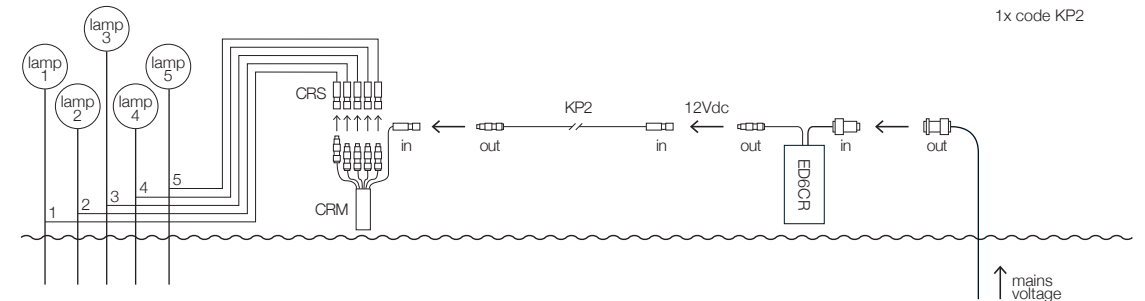

6	Connection type	For models	Power supply	Access. applied
	QUICK CONNECTORS system	Syphasera/Syphasfera/Syphaduepassi/More		2x code CRM 9x code CRS