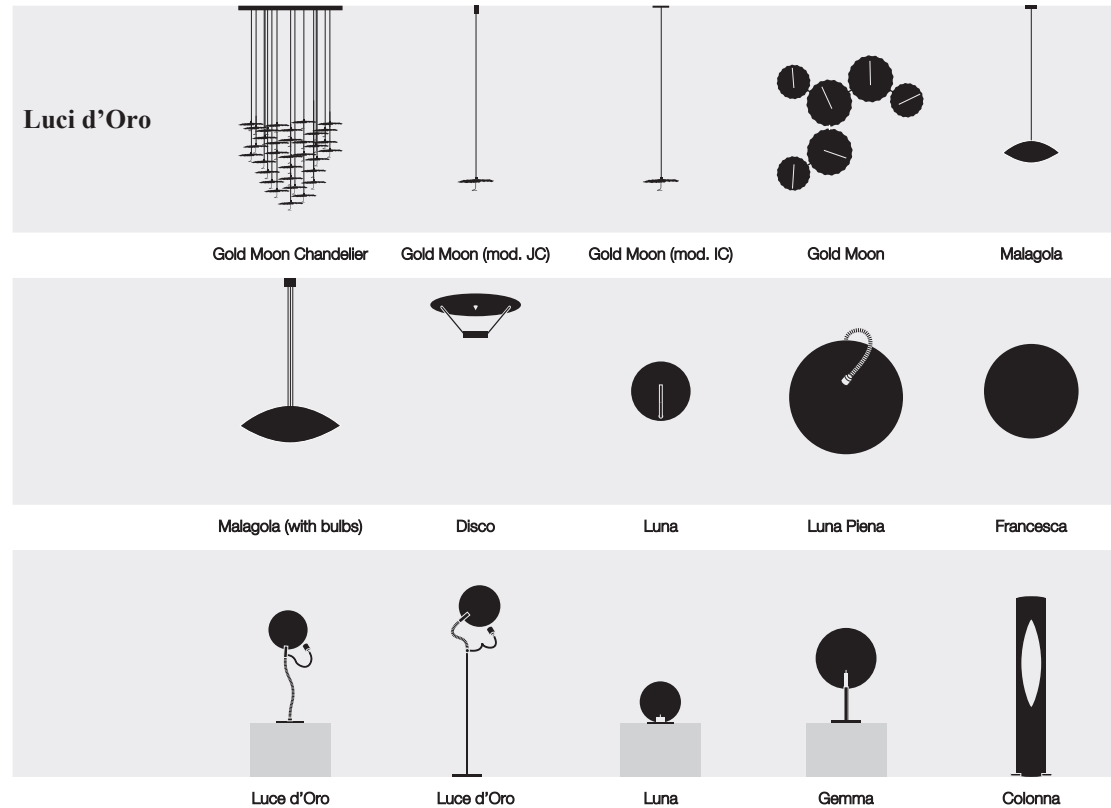

Gold Moon Chandelier / pendant lamp / 110V or 230V

<i>Cascata</i> / satin steel base Ø 78 cm / H 300 cm not adjustable / with jack / Triac dimmable		
CGM20CLVO	/ black/gold shades Ø 20 cm / 20x1,1W 24V LED board	US$ 12.600
CGM25CLVO	/ black/gold shades Ø 20 cm / 25x1,1W 24V LED board	US$ 15.750
CGM35CLVO	/ black/gold shades Ø 20 cm / 35x1,1W 24V LED board	US$ 22.050
<i>Also available with Spot Light pendants / GM= black/gold shades Ø 20 cm / SPL= black/brass Spot Light</i>		
CGMSPL20CLVO	/ 17x GM - 1,1W 24V LED board / 3x SPL - 1,7W 24V LED board	US$ 12.930
CGMSPL25CLVO	/ 22x GM - 1,1W 24V LED board / 3x SPL - 1,7W 24V LED board	US$ 16.080
CGMSPL35CLVO	/ 29x GM - 1,1W 24V LED board / 6x SPL - 1,7W 24V LED board	US$ 22.710

Further base dimensions and inish (ie. white/silver- black/silver shades) available.

Gold Moon Chandelier / pendant lamp / 110V or 230V

<i>Grappolo</i> / satin steel base Ø 78 cm / H 300 cm not adjustable/ with jack / Triac dimmable		
CGM20CLVOG	/ black/gold shades Ø 20 cm / 20x1,1W 24V LED board	US$ 12.600
CGM25CLVOG	/ black/gold shades Ø 20 cm / 25x1,1W 24V LED board	US$ 15.750
CGM35CLVOG	/ black/gold shades Ø 20 cm / 35x1,1W 24V LED board	US$ 22.050
<i>Also available with Spot Light pendants / GM= black/gold shades Ø 20 cm / SPL= black/brass Spot Light</i>		
CGMSPL20CLVOG	/ 17x GM - 1,1W 24V LED board / 3x SPL - 1,7W 24V LED board	US$ 12.930
CGMSPL25CLVOG	/ 22x GM - 1,1W 24V LED board / 3x SPL - 1,7W 24V LED board	US$ 16.080
CGMSPL35CLVOG	/ 29x GM - 1,1W 24V LED board / 6x SPL - 1,7W 24V LED board	US$ 22.710

Further base dimensions and inish (ie. white/silver- black/silver shades) available.

Gold Moon / mod. JC / pendant/recessed lamp / nickel jack connection

GMJCLVO	/ 120 cm / black/gold shade / copper curl / 1x1,1W 24V LED board / driver not incl. (see page 52)	US$ 560

Gold Moon / mod. IC / pendant/recessed lamp / nickel plate with tensioner

GMICLVO	/ 175 cm / black/gold shade / copper curl / 1x1,1W 24V LED board / driver not incl. (see page 52)	US$ 540

Gold Moon / wall lamp / 110V (DALI dimmable) or 230V

GMWG	/ black/gold shades 3x Ø 30 cm/3x Ø 25 cm / 6x1,1W 24V LED board / Triac dimm.	US$ 3.780

Customizable arrangements with multiple lamps available on request.

Malagola / pendant lamp / 110-240V

ML27LG	/ shade 27x13x11 cm gold / 1x2W ELV COB LED / not dimmable	US$ 1.560
ML27LS	/ shade 27x13x11 cm silver / 1x2W ELV COB LED / not dimmable	US$ 1.560
ML27LC	/ shade 27x13x11 cm copper / 1x2W ELV COB LED / not dimmable	US$ 1.560

Malagola / pendant lamp / 110V (bulbs not supplied) - 230V

ML55LG	/ shade 55x30x25 cm gold / 1xE27 7,5W LED bulb with silver crown	US$ 1.900
ML55LS	/ shade 55x30x25 cm silver / 1xE27 7,5W LED bulb with silver crown	US$ 1.900
ML55LC	/ shade 55x30x25 cm copper / 1xE27 7,5W LED bulb with silver crown	US$ 1.900
ML110LG	/ shade 110x45x45 cm gold / 3xE27 7,5W LED bulb with silver crown	US$ 3.750
ML110LS	/ shade 110x45x45 cm silver / 3xE27 7,5W LED bulb with silver crown	US$ 3.750
ML110LC	/ shade 110x45x45 cm copper / 3xE27 7,5W LED bulb with silver crown	US$ 3.750