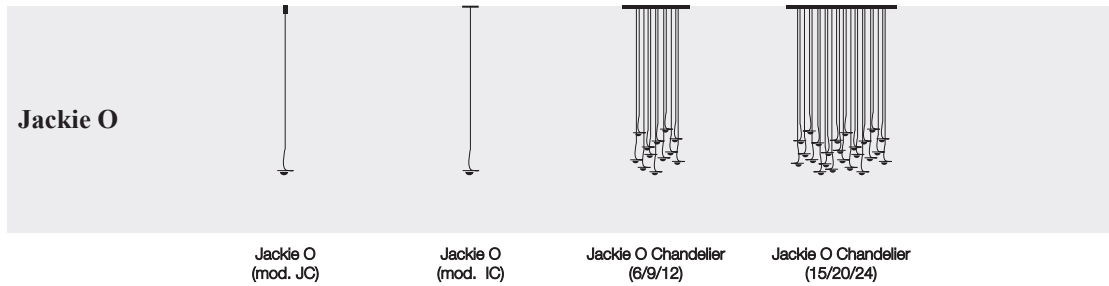

notes

Jackie O / mod. JC / pendant/recessed lamp / nickel jack connection

JOJCLVO / 120 cm / nickel / 1x1,1W 24V LED board / driver not included (see page 52)	US$	500

Jackie O / mod. IC / pendant/recessed lamp / nickel plate with tensioner

JOICLVO / 175 cm / nickel / nickel plate / 1x1,1W 24V LED board / driver not included (see page 52)	US$	480

Jackie O Chandelier / pendant lamp / 110V (DALI dimmable) or 230V

JO6QLVO / satin steel base 30x30 cm / nickel / 6x1,1W 24V LED board with jack / Triac dimmable	US$	4.030
JO9QLVO / satin steel base 30x30 cm / nickel / 9x1,1W 24V LED board with jack / Triac dimmable	US$	5.530
JO12QLVO / satin steel base 30x30 cm / nickel / 12x1,1W 24V LED board with jack / Triac dimmable	US$	6.830

Jackie O Chandelier / pendant lamp / 110V or 230V

JO15QLVO / satin steel base 60x60 cm / nickel / 15x1,1W 24V LED board with jack / Triac dimmable	US$	8.380
JO15RLVO / satin steel base 150x30 cm / nickel / 15x1,1W 24V LED board with jack / Triac dimmable	US$	8.380
JO20QLVO / satin steel base 60x60 cm / nickel / 20x1,1W 24V LED board with jack / Triac dimmable	US$	10.630
JO20RLVO / satin steel base 150x30 cm / nickel / 20x1,1W 24V LED board with jack / Triac dimmable	US$	10.630
JO24QLVO / satin steel base 60x60 cm / nickel / 24x1,1W 24V LED board with jack / Triac dimmable	US$	12.320
JO24RLVO / satin steel base 150x30 cm / nickel / 24x1,1W 24V LED board with jack / Triac dimmable	US$	12.320