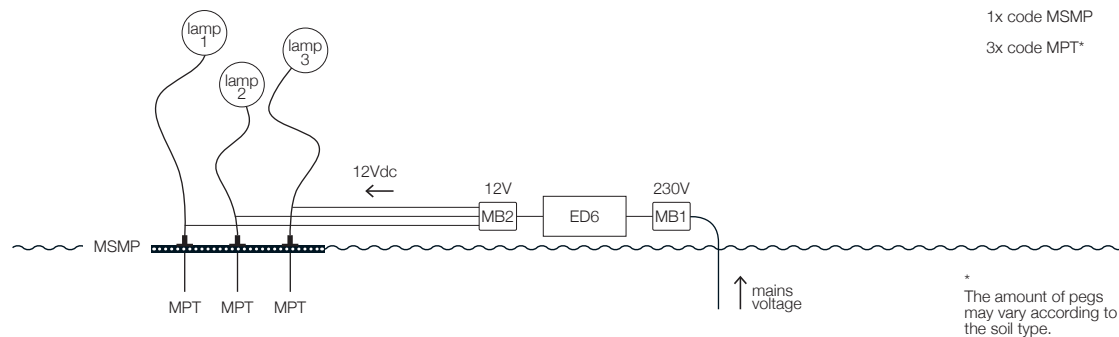

* The amount of pegs may vary according to the soil type.

Outdoor: installation suggestions / GEL BOX system and QUICK CONNECTORS system

4	Connection type	For models	Power supply	Access. applied
	GEL BOX system (with well)	More (MR70/MR100/MR130)	provided by client	1x code MB2 1x code MSPT 3x code MPT